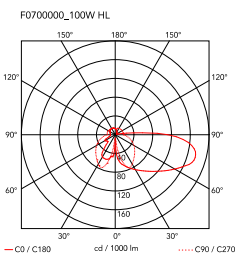

## Biagio

by Tobia Scarpa , 1968

Table lamp providing direct light. Lamp body carved from a single block of Carrara marble.

Mounting	Table
Environment	Indoor
Finish	White marble
Weight	7.5 Kg
Light sources available	1 x HSGS E27 70W 2800K 1180lm - RF20405 - DIMM. 1 x LED 8W E27 740lm 2700K [e] cod. RF25323 DIMMER 1 x LED E27 8W 3000K 740lm - RF25317- DIMM.

Emergency	Without
Switching	ON/OFF switch on cord
Voltage	220-250V
Power	MAX 70W
Battery	No
Supply included	Yes

Cord Length	2200 mm
Materials	Marble

Colors	● F0700000 - White marble
--------	---------------------------