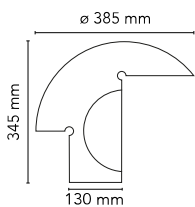

## Biagio

by Tobia Scarpa , 1968

Table lamp providing direct light. Lamp body carved from a single block of Carrara marble.

Mounting	Table
Environment	Indoor
Finish	White marble
Weight	7.5 Kg
Light sources available	1 x HSGS E27 70W 2800K 1180lm - RF20405 - DIMM. 1 x LED 8W E27 740lm 2700K [e] cod. RF25323 DIMMER 1 x LED E27 8W 3000K 740lm - RF25317- DIMM.

Emergency	Without
Switching	ON/OFF switch on cord
Voltage	220-250V
Power	MAX 70W
Battery	No
Supply included	Yes

Cord Length	2200 mm
Materials	Marble

Colors	● F0700000 - White marble
--------	---------------------------