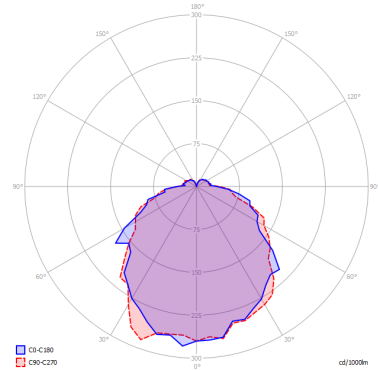

KELLY CLUSTER

Sphere

FEATURES

- Frame:** Metal
- Diffusor:** Glass
- Dimmable:** Yes
- Dimmer:** Not Included
- Bulb:** Not Included

BULB

LED 2700K 1 x 9W | 900 lm

CERTIFICATION

SPECIFICATION SHEET

PHOTOMETRIC CURVE

FRAME	DIFFUSOR	LED COLOUR	CODE
Coppery Bronze	Glossy White	2700K	147014
Matte Black	Glossy White	2700K	147015
Matte White 9010	Glossy White	2700K	147013