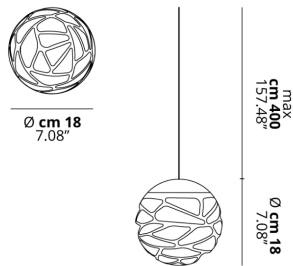

KELLY CLUSTER

Sphere

FEATURES

- Frame:** Metal
- Diffusor:** Glass
- Dimmable:** Yes
- Dimmer:** Not Included
- Bulb:** Not Included

BULB

LED 2700K 1 x 9W | 900 lm

CERTIFICATION

SPECIFICATION SHEET

PHOTOMETRIC CURVE

FRAME	DIFFUSOR	LED COLOUR	CODE
Coppery Bronze	Glossy White	2700K	147014
Matte Black	Glossy White	2700K	147015
Matte White 9010	Glossy White	2700K	147013