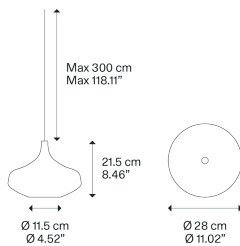

Nostalgia large

Lichtquelle

LED
2700 K
9 W / 920 lm
220–240 V
CRI 92
MacAdam 3–Step

LED enthalten

Armatur: Metal

Chrome
Chrome
Chrome
Chrome
Chrome
Chrome

Diffusor: Blown glass

Clear
Chrome
Gold
Rose Gold
Glossy Smoke
Glossy Bronze

Code

154009
154010
154011
154012
154055
154054

Nettogewicht: 1.02 kg

Pakete: 2

IP40

Energy Saving

Dim Triac

Hängeleuchten müssen auf einem *Baldachin* installiert werden: www.lodes.com/baldachine