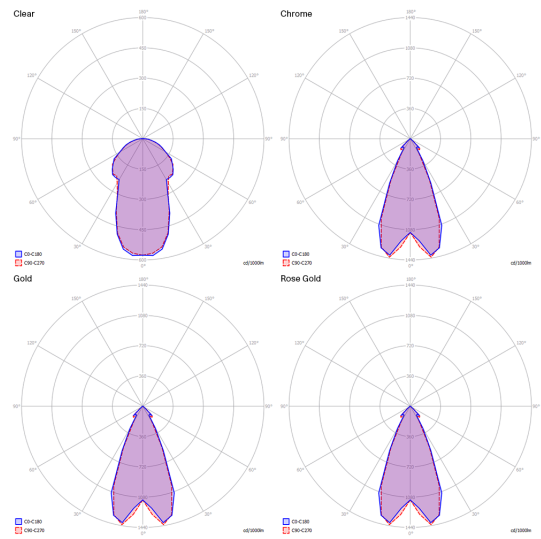

Nostalgia small

LED
 2700 K
 9 W / 920 lm
 220–240 V
 CRI 92
 MacAdam 3–Step

Polardiagramm

Varianten von Nostalgia

Nostalgia medium

Nostalgia large

Nostalgia,
Design by Dima Loginoff

Modell Nostalgia medium