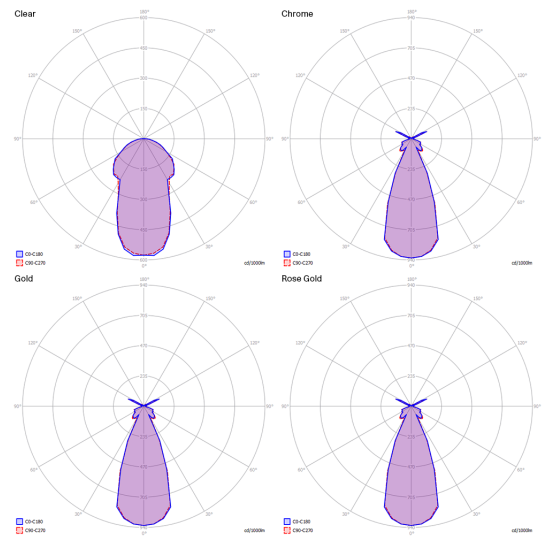

Nostalgia medium

LED
 2700 K
 9 W / 920 lm
 220–240 V
 CRI 92
 MacAdam 3–Step

Polardiagramm

Varianten von Nostalgia

Nostalgia small

Nostalgia large

Nostalgia,
Design by Dima Loginoff

Modell Nostalgia large