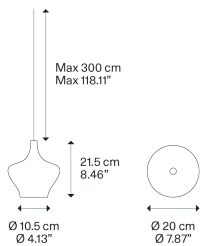

Nostalgia medium

Lichtquelle

LED
2700 K
9 W / 920 lm
220–240 V
CRI 92
MacAdam 3–Step

LED enthalten

Armatuur: Metal

Chrome
Chrome
Chrome
Chrome
Chrome
Chrome

Diffusor: Blown glass

Clear
Chrome
Gold
Rose Gold
Glossy Smoke
Glossy Bronze

Code

154005
154006
154007
154008
154053
154052

Nettogewicht: 0.75 kg

Pakete: 2

IP40

Energy Saving

Dim Triac

Hängeleuchten müssen auf einem *Baldachin* installiert werden: www.lodes.com/baldachine