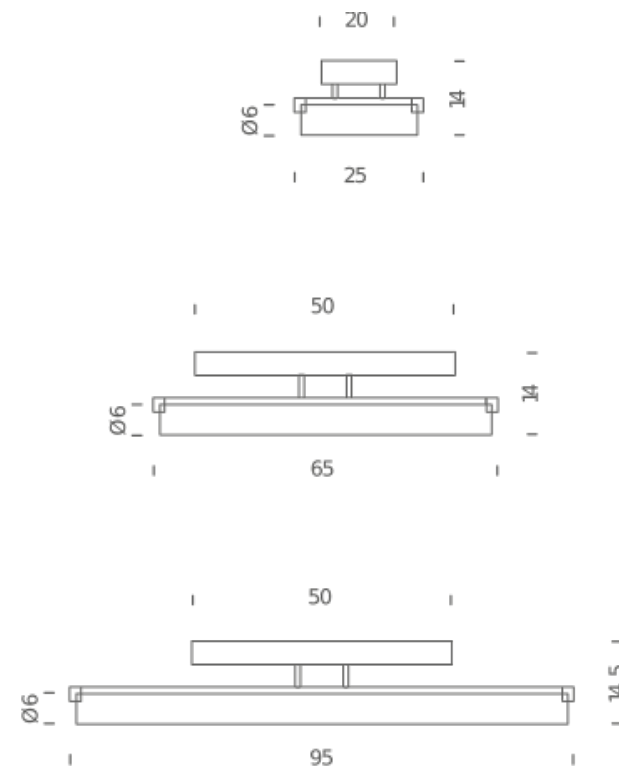

Codes

NOR LLW 35

Structure/Diffuser

chrome/white (PMMA)

PACKAGE

Package 01

Dimension: 37x36x14 cm / Gross weight: 2,5 kg

Certificazioni

Codes

NOR LLW 32

Structure/Diffuser

chrome/white (PMMA)

PACKAGE

Package 01

Dimension: 35x75x15 cm / Gross weight: 4 kg

Certificazioni

Codes

NOR LLW 33

Structure/Diffuser

chrome/white (PMMA)

PACKAGE

Package 01

Dimension: 35x110x15 cm / Gross weight: 6 kg

Certificazioni