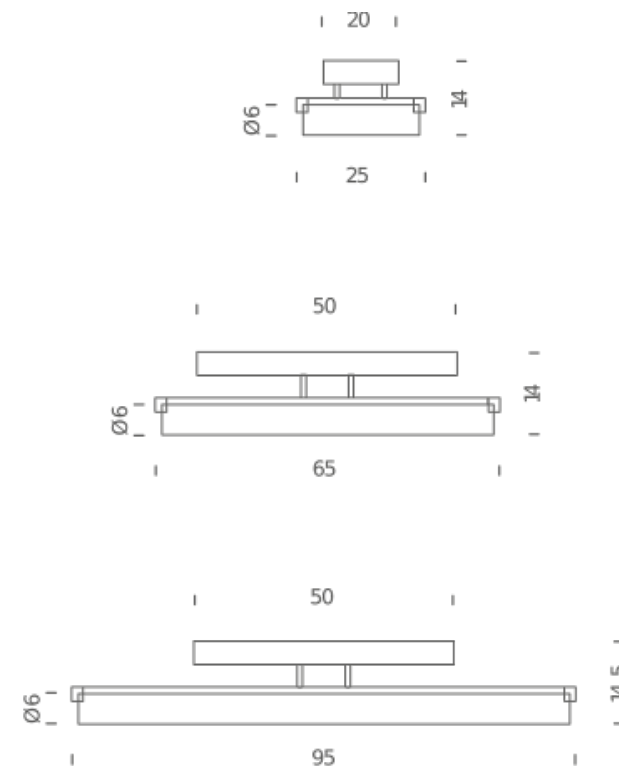

Codes

NOR HLW 31

Structure/Diffuser

chrome/white (pyrex)

PACKAGE

Package 01

Dimension: 37x36x14 cm / Gross weight: 2,5 kg

Certificazioni

Codes

NOR LLW 35

Structure/Diffuser

chrome/white (PMMA)

PACKAGE

Package 01

Dimension: 37x36x14 cm / Gross weight: 2,5 kg

Certificazioni

Codes

NOR LLW 32

Structure/Diffuser

chrome/white (PMMA)

PACKAGE

Package 01

Dimension: 35x75x15 cm / Gross weight: 4 kg

Certificazioni

Codes

NOR LLW 33

Structure/Diffuser

chrome/white (PMMA)

PACKAGE

Package 01

Dimension: 35x110x15 cm / Gross weight: 6 kg

Certificazioni