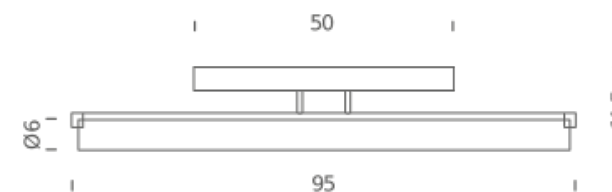

25 HALO

LAMPING

Source	R7s (114mm)
Total power	250W
Emission	diffused
Switching	dimnable
Tension	230V
Typ cri	85
Ip class	40
Materials	glass + aluminium
Notes	horizontal mounting only, GLASS diffuser (pyrex)
Net lamp weight	1,8 kg

Codes

NOR HLW 31

Structure/Diffuser

chrome/white (pyrex)

PACKAGE

Package 01

Dimension: 37x36x14 cm / Gross weight: 2,5 kg

Certificazioni

CE ENEC IP40

25 LED

LAMPING

Source	LED board
Total power	20W
Emission	diffused
Tension	110/230V
Color temperature	3000K
Luminous flux	1800lm (source luminous flux)
Typ cri	85
Energy class	A+
Ip class	40
Materials	PMMA + aluminium
Notes	horizontal and vertical mounting, PMMA diffuser, double insulation only for version 25
Net lamp weight	1,8 kg

Codes

NOR LLW 35

Structure/Diffuser

chrome/white (PMMA)

PACKAGE

Package 01

Dimension: 37x36x14 cm / Gross weight: 2,5 kg

Certificazioni