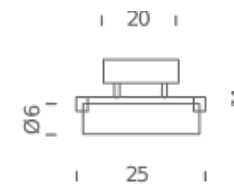

25 HALO

LAMPING

Source	R7s (114mm)
Total power	250W
Emission	diffused
Switching	dimnable
Tension	230V
Typ cri	85
Ip class	40
Materials	glass + aluminium
Notes	horizontal mounting only, GLASS diffuser (pyrex)
Net lamp weight	1,8 kg

Codes

NOR HLW 31

Structure/Diffuser

chrome/white (pyrex)

PACKAGE

Package 01

Dimension: 37x36x14 cm / Gross weight: 2,5 kg

Certificazioni

CE ENEC IP40