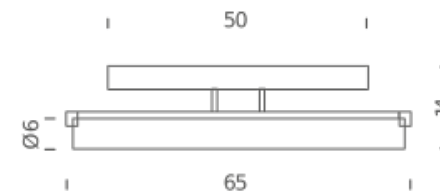

25 HALO

LAMPING

Source	R7s (114mm)
Total power	250W
Emission	diffused
Switching	dimnable
Tension	230V
Typ cri	85
Ip class	40
Materials	glass + aluminium
Notes	horizontal mounting only, GLASS diffuser (pyrex)
Net lamp weight	1,8 kg

Codes

NOR HLW 31

Structure/Diffuser

chrome/white (pyrex)

PACKAGE

Package 01

Dimension: 37x36x14 cm / Gross weight: 2,5 kg

Certificazioni

CE ENEC IP40