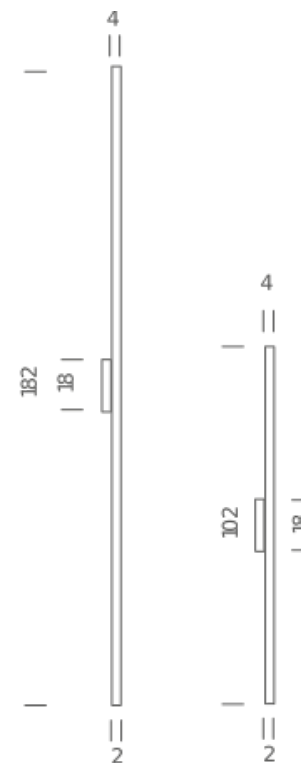

L102 - 2700K

LAMPING

Source	linear LED
Total power	19W
Emission	diffused, side emission
Tension	24V DC
Color temperature	2700K
Luminous flux	1125lm
Typ cri	80
Energy class	A+
Materials	Aluminium + PC + ABS
Notes	side emission, driver not included

L102 - 3000K

LAMPING

Source	linear LED
Total power	19W
Emission	diffused, side emission
Tension	24V DC
Color temperature	3000K
Luminous flux	1125lm
Typ cri	80
Energy class	A+
Materials	Aluminium + PC + ABS
Notes	side emission, driver not included

L182 - 2700K

LAMPING

Source	linear LED
Total power	33W
Emission	diffused, side emission
Tension	24V DC
Color temperature	2700K
Luminous flux	1765lm
Typ cri	80
Energy class	A+
Materials	Aluminium + PC + ABS
Notes	side emission, driver not included

Codes

LIN LW2 32

Structure/Diffuser

white/grey/white

PACKAGE

Package 01

Dimension: 18x22x190 cm / Gross weight: 3,5 kg

Certificazioni