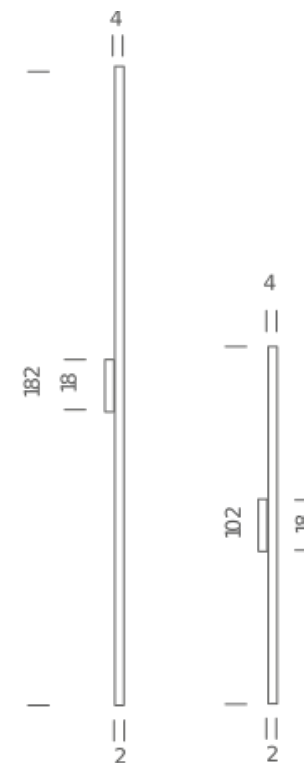

L102 - 2700K

LAMPING

Source	linear LED
Total power	19W
Emission	diffused, side emission
Tension	24V DC
Color temperature	2700K
Luminous flux	1125lm
Typ cri	80
Energy class	A+
Materials	Aluminium + PC + ABS
Notes	side emission, driver not included

Codes

LIN LW2 31

Structure/Diffuser

white/grey/white

PACKAGE

Package 01

Dimension: 113x15x17 cm / Net weight: 2 kg / Gross weight: 3,5 kg

Certificazioni

L102 - 3000K

LAMPING

Source	linear LED
Total power	19W
Emission	diffused, side emission
Tension	24V DC
Color temperature	3000K
Luminous flux	1125lm
Typ cri	80
Energy class	A+
Materials	Aluminium + PC + ABS
Notes	side emission, driver not included