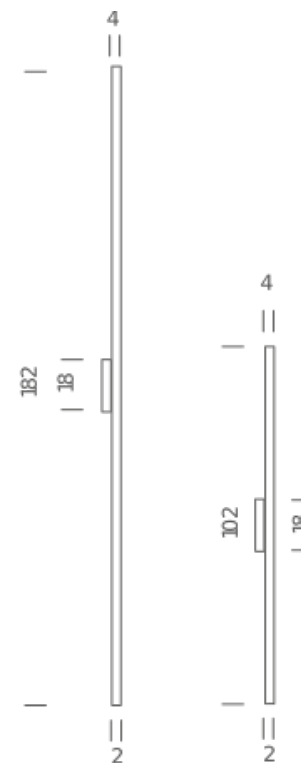

L102 - 2700K

LAMPING

Source	linear LED
Total power	19W
Emission	diffused, side emission
Tension	24V DC
Color temperature	2700K
Luminous flux	1125lm
Typ cri	80
Energy class	A+
Materials	Aluminium + PC + ABS
Notes	side emission, driver not included

Codes

LIN LWD 31

Structure/Diffuser

white/grey/white

PACKAGE

Package 01

Dimension: 112x15x17 cm / Net weight: 2 kg / Gross weight: 3,5 kg

Certificazioni

L182 - 2700K

LAMPING

Source	linear LED
Total power	33W
Emission	diffused, side emission
Tension	24V DC
Color temperature	2700K
Luminous flux	1765lm
Typ cri	80
Energy class	A+
Materials	Aluminium + PC + ABS
Notes	side emission, driver not included