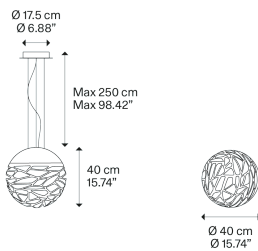

Kelly small sphere 40

Lichtquelle

E27 Classic A60
3 × max 46 W Eco

or

E27 LED
3 × 25 W
(W / L max 12 cm)

Armatuur: Metal

 Matte White – 9010

 Coppery Bronze

Diffusor: Glass

 Polished White

 Polished White

Code

141003

141250

Nettogewicht: 5.50 kg

Pakete: 2

Diffusor: Glass

Polished White

Polished White

Code

141005

141270

Nettogewicht: 15.00 kg

Pakete: 2

E27 LED
4 × 25 W
(W / L max 12 cm)

Varianten von Kelly sphere

Kelly small sphere 40

Kelly medium sphere 50