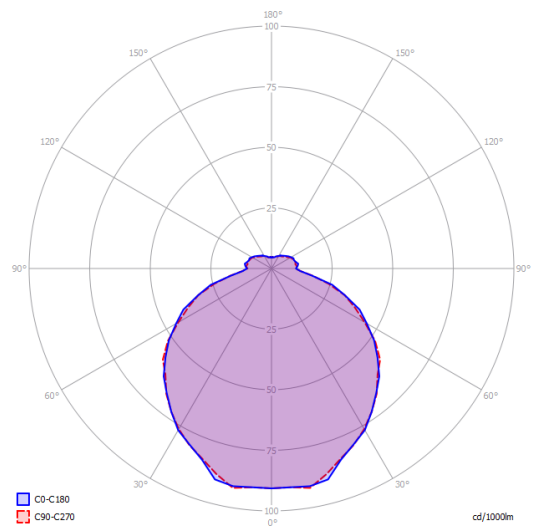

CE

IP20

Energy Saving

Dim

EAC

Kelly large sphere 80

E27 Classic A60
4 × max 46 W Eco

Polardiagramm

E27 LED
4 × 25 W
(W / L max 12 cm)

Varianten von Kelly sphere

Kelly small sphere 40

Kelly medium sphere 50