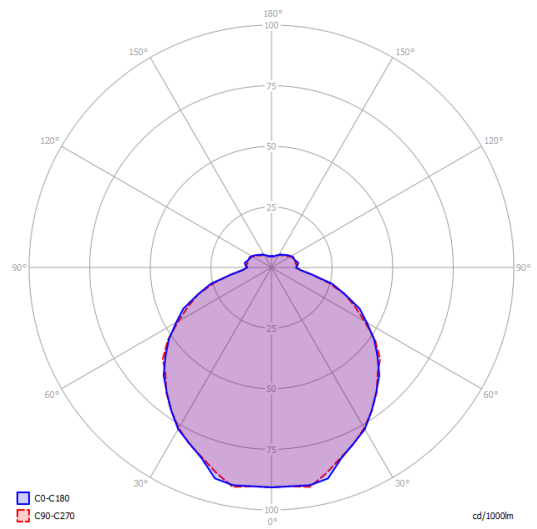

CE

IP20

Energy Saving

Dim

EAC

Kelly large sphere 80

E27 Classic A60
4 × max 46 W Eco

Polardiagramm

E27 LED
4 × 25 W
(W / L max 12 cm)

Varianten von Kelly sphere

Kelly small sphere 40

Kelly medium sphere 50