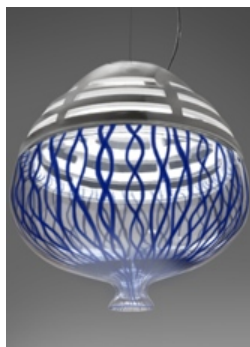

Invero 214 Suspension LED 3000K White

DESIGN:

Carlotta de Bevilacqua
2015

MATERIAL:

Glass, aluminium, methacrylate

BESCHREIBUNG:

As Icalmo, Invero combines the features of a craft technique with optoelectronics innovation. Added to Incipit - an optical, thermal and technological machine - Artemide combines a human and craft dimension, contemplating the beauty of imperfection thanks to the revisitation of the blown glass. Invero resumes in the proportions the classic form of the Veronese vase, typical of the Venetian glass production. It is a reinterpretation of the traditional glass processing techniques not only in the finish but also in the form that is translation of a specific craftsmanship production. Invero, even in its geometry, becomes a tribute to a historical memory, takes up ancient knowledge and values in a contemporary craft key skills, supporting and preserving them.

Invero Suspension LED 3000K White/Blue

DESIGN:

Carlotta de Bevilacqua
2015

MATERIAL:

Glass, aluminium, methacrylate

BESCHREIBUNG:

As Icalmo, Invero combines the features of a craft technique with optoelectronics innovation. Added to Incipit - an optical, thermal and technological machine - Artemide combines a human and craft dimension, contemplating the beauty of imperfection thanks to the revisitation of the blown glass. Invero resumes in the proportions the classic form of the Veronese vase, typical of the Venetian glass production. It is a reinterpretation of the traditional glass processing techniques not only in the finish but also in the form that is translation of a specific craftsmanship production. Invero, even in its geometry, becomes a tribute to a historical memory, takes up ancient knowledge and values in a contemporary craft key skills, supporting and preserving them.