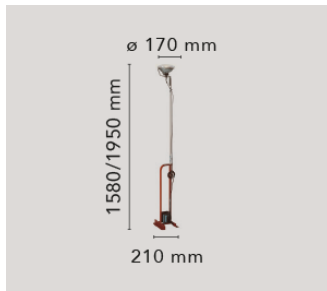

FLOS

Toio

Toio

by Achille & Pier Giacomo Castiglioni , 1962

Item Code	F76000
Mounting	Floor
Environment	Indoor
Finish	White, Black, Red
Weight	8.2kg.

Technical description

Floor lamp providing indirect lighting. Angle iron and formed steel base, painted in a variety of colors. Hexagonal nickel-plated brass height-

adjustable stem with telescopic head. On the cable there is the electronic dimmer which allows the regulation of light brightness.

Colors

- F7600009 - White
- F7600030 - Black
- F7600035 - Red

Light source

Physical

Cord Length (Mm)	2470
Construction Material	Steel
Weight (Kg)	8.2

Certificate