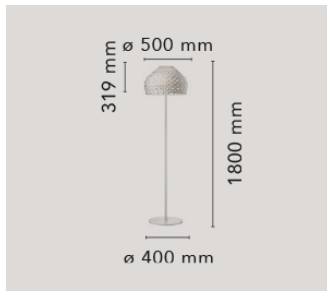

FLOS

Tatou Floor

Tatou Floor

by Patricia Urquiola , 2012

| | |
|--------------------|--------------------------|
| Item Code | F77640 |
| Mounting | Floor |
| Environment | Indoor |
| Finish | White, Black, Ochre-grey |
| Weight | 16.40kg. |

Technical description Diffused light floor lamp. External diffuser in Polycarbonate. Internal diffuser in injection-printed opal Polycarbonate. Support and base in painted

steel.

Colors

- F7764009 - White
- F7764030 - Black
- F7764048 - Ochre-grey

Light source

1 x HSGS 205W E27
1 x LED 21W E27 2452lm

Electrical

| | |
|------------------------|---------|
| Emergency | Without |
| Voltage | 230 |
| Battery | No |
| Supply included | Yes |

Physical

| | |
|------------------------------|----------------------|
| Cord Length (Mm) | 1700 |
| Construction Material | Polycarbonate, Steel |
| Weight (Kg) | 16.40 |