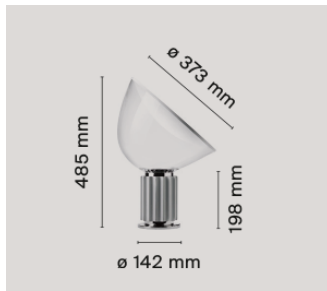

FLOS

Taccia Small

Taccia Small

by Achille & Pier Giacomo Castiglioni , 1962

Item Code	F66040
Mounting	Table/Floor
Environment	Indoor
Finish	Black, Anodized bronze
Weight	4,25kg.

Technical description

Table lamp providing indirect and reflected light. Reflector in painted aluminium, gloss white on the outside and matt white on the inside.

Directionable diffuser in transparent blown glass. Body in matt black or naturally anodized extruded aluminium. Base in nickel-plated ABS+PC. Electric cable of useful length 190 cm, with dimmer switch for ON/OFF and adjustment of the light flow between 10-100%. Plug-in power supply with interchangeable plugs.

Physical

Cord Length (Mm)	1900
Construction Material	ABS, Aluminum, Glass, Polycarbonate
Weight (Kg)	4,25

Certificate