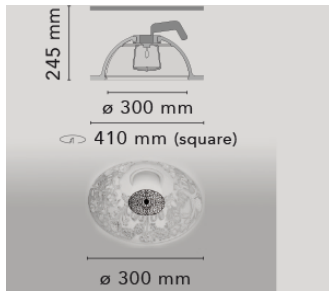

SKYGARDEN RECESSED

Mounting	Ceiling
Lamps description	1 LED 18W 350mA max
Environment	Indoor
Finish	White
Technical description	Recessed luminaire providing diffused lighting. Hemispherical, cast plaster diffuser, painted white inside. Plaster diffuser support in die-cast aluminum alloy. Flashed and blown opal glass diffuser. Frieze in photo-etched and mechanically drawn aisi 304 steel.

ELECTRICALELECTRICAL

Transformer availability	Excluded
Emergency	Without
Voltage (V)	42V min.

PHYSICAL

Diameter (mm)	300
Supply	Terminal block
Construction material	Glass, Plaster, Stainless steel, Aluminium
Weight (kg)	4

Skygarden Recessed

designed by Marcel Wanders

Recessed luminaire providing diffused lighting.

● White

DIMENSIONS

CERTIFICATIONS

FLOS

Skygarden Recessed G9

Skygarden Recessed G9

by Marcel Wanders , 2009

Item Code	F64330
Mounting	Ceiling
Environment	Indoor
Finish	White
Weight	4kg.

Technical description

Recessed luminaire providing diffused lighting. Hemispherical, cast plaster diffuser, painted white inside. Plaster diffuser support in die-cast aluminum