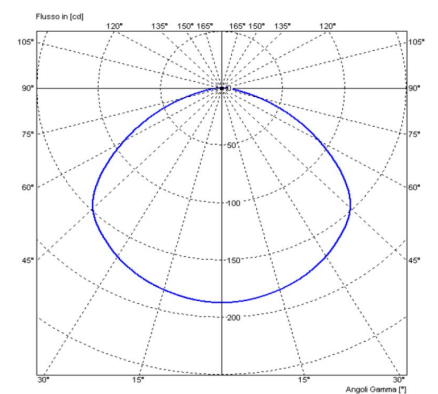

Skygarden Recessed

designed by Marcel Wanders

Recessed luminaire providing diffused lighting.

● White

DIMENSIONS

CERTIFICATIONS

FLOS

Skygarden Recessed G9