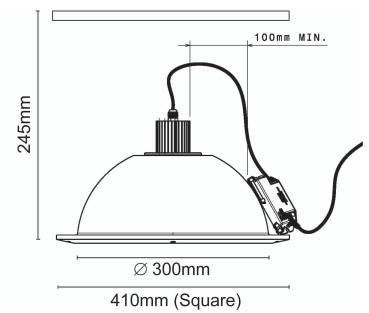

DIMENSIONS