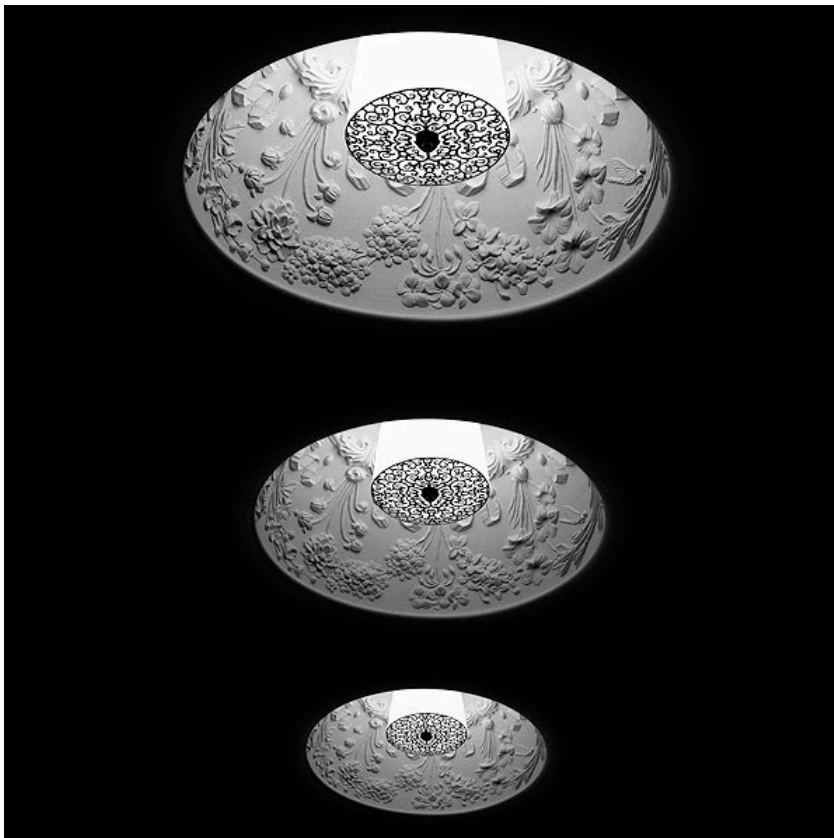

SKYGARDEN RECESSED

Mounting	Ceiling
Lamps description	1 LED 18W 350mA max
Environment	Indoor
Finish	White
Technical description	Recessed luminaire providing diffused lighting. Hemispherical, cast plaster diffuser, painted white inside. Plaster diffuser support in die-cast aluminum alloy. Flashed and blown opal glass diffuser. Frieze in photo-etched and mechanically drawn aisi 304 steel.

Skygarden Recessed

designed by Marcel Wanders

Recessed luminaire providing diffused lighting.

● White

DIMENSIONS

CERTIFICATIONS

FLOS

Skygarden Recessed G9

Skygarden Recessed G9

by Marcel Wanders , 2009

Item Code	F64330
Mounting	Ceiling
Environment	Indoor
Finish	White
Weight	4kg.

Technical description

Recessed luminaire providing diffused lighting. Hemispherical, cast plaster diffuser, painted white inside. Plaster diffuser support in die-cast aluminum

alloy. Flashed and blown opal glass diffuser. Frieze in photo-etched and mechanically drawn aisi 304 steel.

Colors

 F6433009 - White

Light source

1 x HSGS 33W G9
1 x LED 2,3W G9 200lm 3000K

Electrical

Emergency	Without
Voltage	230
Battery	No
Supply included	Yes