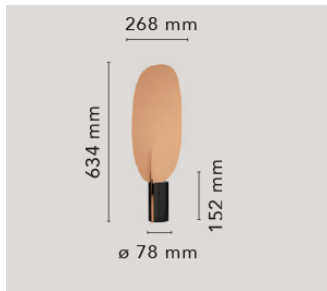

FLOS

Serena

Serena

by Patricia Urquiola , 2015

Item Code	F65820
Mounting	Table
Environment	Indoor
Finish	Aluminum, Copper, Black
Weight	1,25kg.

Technical description

Adjustable table lamp providing indirect and reflected light. Extruded aluminium heatsink, photoengraved black PC cut-off, photoengraved

optical PMMA diffuser. Reflector in sheared and folded pre-anodized aluminium. Power cord length 200 cm, with dimmer switch that provides ON-OFF functions and 10-100% light adjustment. Plug-in power supply with interchangeable plugs

Colors

-  F6582015 - Copper
-  F6582054 - Aluminum
-  F6582030 - Black

Light source

1 x 1 LED 2700K 1100lm CRI90 13W

Electrical

Emergency	Without
Battery	No
Supply included	Yes

Physical

Construction Material	Aluminum, Polycarbonate
Weight (Kg)	1,25