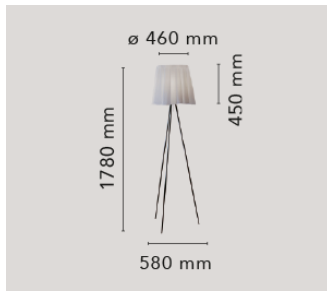

## Rosy Angelis

by Philippe Starck , 1994

**Item Code** F61600

**Mounting** Floor

**Environment** Indoor

**Finish** Grey

**Weight** 1.6kg.

### Technical description

Floor lamp providing diffused light. Special ultra-lightweight fabric shade. Aluminum stems. Foam polycarbonate lamp-holder.

**Colors**

 F6160020 - Grey

**Light source**

1 x HSGSA 116W E27  
1 x LED 8W E27 740lm 2700K