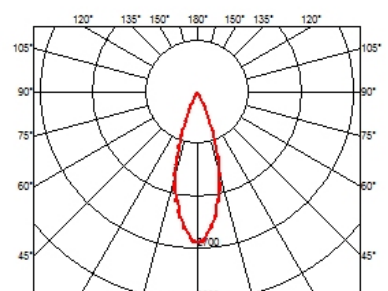

CERTIFICATIONS