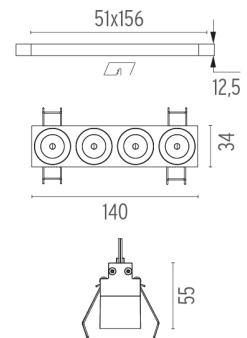

PHYSICAL

Length (mm)	140
Recessed depth (mm)	75
Weight (kg)	0,34

Light Shadow Fixed No Trim Dali Version 4 Spots Optic Flood
designed by FLOS Architectural

Recessed integrated luminaire with 4 LED lighting spots. Remote power supply included.

Light Shadow Fixed No Trim Dali Version 4 Spots Optic Flood . Lamps

Power LED

Lamp category:
LED

Socket:
Special base

Lamp type:
Power LED

CERTIFICATIONS