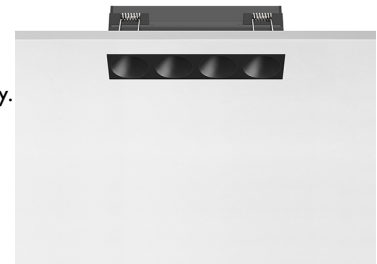

FLOS

LIGHT SHADOW FIXED NO TRIM DALI VERSION 4 SPOTS OPTIC FLOOD

Mounting	Ceiling recessed
Lamps description	Power LED 10,8W 120 lm 3000K CRI 90
Luminaire luminous flux	Extreme Cut-off. See reference number
Environment	Indoor
Notes	It requires an pre-installation frame, to be ordered separately.

OPTICAL

Aiming	Fixed
Light distribution symmetry	Symmetric
Beam angle	33° Flood

ELECTRICAL

Transformer availability	Included
Transformer mounting	Remote
Transformer type	Electronic dimmable DALI
Emergency	Without
Insulation class	Class II

PHYSICAL

Length (mm)	140
Recessed depth (mm)	75
Weight (kg)	0,34

Light Shadow Fixed No Trim Dali Version 4 Spots Optic Flood
designed by FLOS Architectural

Recessed integrated luminaire with 4 LED lighting spots. Remote power supply included.