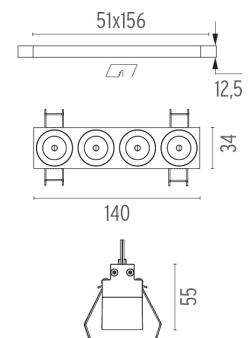

FLOS

LIGHT SHADOW FIXED NO TRIM DALI VERSION 4 SPOTS OPTIC FLOOD

Mounting	Ceiling recessed
Lamps description	Power LED 10,8W | 120 lm 3000K CRI 90
Luminaire luminous flux	Extreme Cut-off. See reference number
Environment	Indoor
Notes	It requires an pre-installation frame, to be ordered separately.

OPTICAL

Aiming	Fixed
Light distribution symmetry	Symmetric
Beam angle	33° Flood

ELECTRICAL

Transformer availability	Included
Transformer mounting	Remote
Transformer type	Electronic dimmable DALI
Emergency	Without
Insulation class	Class II

PHYSICAL

Length (mm)	140
Recessed depth (mm)	75
Weight (kg)	0,34

Recessed integrated luminaire with 4 LED lighting spots. Remote power supply included.

- 03.9235.40.DA - 841lm White / White
- 03.9235.14.DA - 841lm Black / White
- 03.9237.40.DA - 860lm White / Chrome
- 03.9237.14.DA - 860lm Black / Chrome
- 03.9238.40.DA - 833lm White / Matt Gold
- 03.9238.14.DA - 833lm Black / Matt Gold
- 03.9236.40.DA - 817lm White / Black
- 03.9236.14.DA - 817lm Black / Black

CERTIFICATIONS