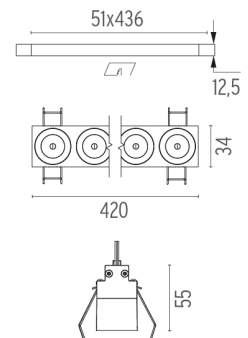

FLOS

LIGHT SHADOW FIXED NO TRIM DALI VERSION 12 SPOTS OPTIC FLOOD

Mounting	Ceiling recessed
Lamps description	Power LED 32,4W 3360 lm 3000K CRI 90
Luminaire luminous flux	Extreme Cut-off. See reference number
Environment	Indoor
Notes	It requires an pre-installation frame, to be ordered separately.

OPTICAL

Aiming	Fixed
Light distribution symmetry	Symmetric
Beam angle	33° Flood

ELECTRICAL

Transformer availability	Included
Transformer mounting	Remote
Transformer type	Electronic dimmable DALI
Emergency	Without
Insulation class	Class II

PHYSICAL

Length (mm)	420
Recessed depth (mm)	75
Weight (kg)	0,66

designed by FLOS Architectural

Recessed integrated luminaire with 12 LED lighting spots. Remote power supply included.

- 03.9275.40.DA - 2523lm White / White
- 03.9275.14.DA - 2523lm Black / White
- 03.9277.40.DA - 2580lm White / Chrome
- 03.9277.14.DA - 2580lm Black / Chrome
- 03.9278.40.DA - 2500lm White / Matt Gold
- 03.9278.14.DA - 2500lm Black / Matt Gold
- 03.9276.40.DA - 2451lm White / Black
- 03.9276.14.DA - 2451lm Black / Black

CERTIFICATIONS