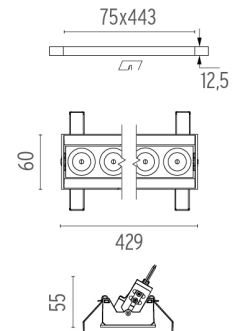

FLOS

LIGHT SHADOW ADJUSTABLE NO TRIM DALI VERSION 12 SPOTS OPTIC FLOOD

Mounting	Ceiling recessed
Lamps description	Power LED 32,4W 3360 lm 3000K CRI 90
Luminaire luminous flux	Extreme Cut-off. See reference number
Environment	Indoor
Notes	It requires an pre-installation frame, to be ordered separately.

OPTICAL

Aiming	Adjustable
Light distribution symmetry	Symmetric
Beam angle	33° Flood

ELECTRICAL

Transformer availability	Included
Transformer mounting	Remote
Transformer type	Electronic dimmable DALI
Emergency	Without
Insulation class	Class II

PHYSICAL

Recessed depth (mm)	75
Weight (kg)	0,66

designed by FLOS Architectural

Recessed integrated luminaire with 12 LED lighting spots. Remote power supply included.

- 03.9475.40.DA - 2523lm White / White
- 03.9475.14.DA - 2523lm Black / White
- 03.9477.40.DA - 2580lm White / Chrome
- 03.9477.14.DA - 2580lm Black / Chrome
- 03.9478.40.DA - 2500lm White / Matt Gold
- 03.9478.14.DA - 2500lm Black / Matt Gold
- 03.9476.40.DA - 2451lm White / Black
- 03.9476.14.DA - 2451lm Black / Black

CERTIFICATIONS