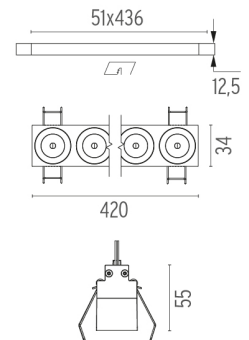

## Light Shadow Fixed No Trim Dali Version 12 Spots Optic Flood . Lamps

**Power LED**

**Lamp category:**  
LED

**Socket:**  
Special base

**Lamp type:**  
Power LED