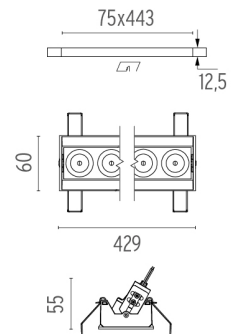

## Light Shadow Adjustable No Trim Dali Version 12 Spots Optic Flood . Lamps

**Power LED**

**Lamp category:**

LED

**Socket:**

Special base

**Lamp type:**

Power LED