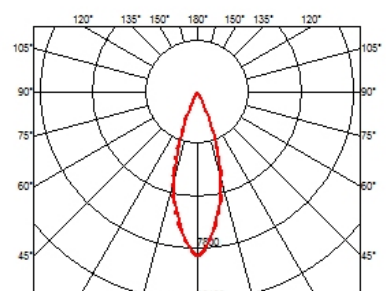

CERTIFICATIONS