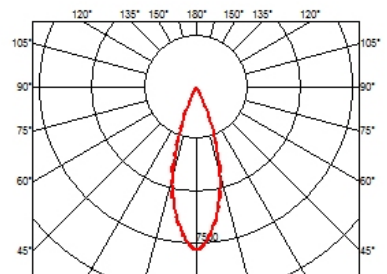

CERTIFICATIONS