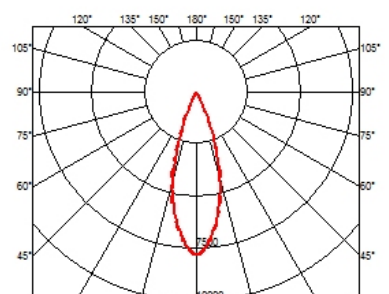

CERTIFICATIONS