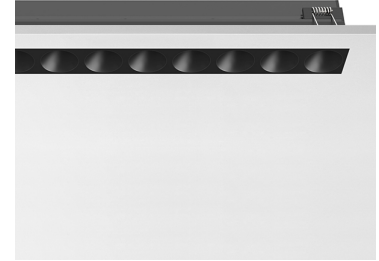

**Light Shadow Fixed No Trim Dali  
Version 12 Spots Optic Flood**

designed by FLOS Architectural

Recessed integrated luminaire with 12 LED lighting spots. Remote power supply included.

- 03.9275.40.DA - 2523lm White / White
- 03.9275.14.DA - 2523lm Black / White
- 03.9277.40.DA - 2580lm White / Chrome
- 03.9277.14.DA - 2580lm Black / Chrome
- 03.9278.40.DA - 2500lm White / Matt Gold
- 03.9278.14.DA - 2500lm Black / Matt Gold
- 03.9276.40.DA - 245lm White / Black
- 03.9276.14.DA - 245lm Black / Black