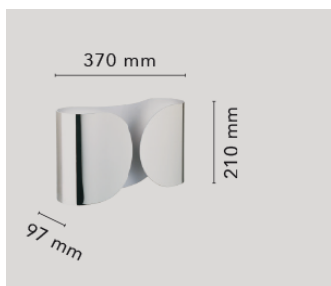

FLOS

Foglio

Foglio

by Tobia Scarpa , 1966

Item Code	F24000
Mounting	Wall
Environment	Indoor
Finish	White, Chrome, Glossy black
Weight	3.7kg.

Technical description

Wall lamp providing direct/indirect/partially diffused light. Wall fitting in powder-painted polished white pressed steel. Diffuser in powder-painted polished. Two nylon injection molded white lamp holder supports.