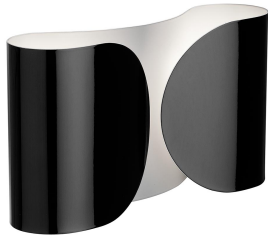

FLOS

Foglio

Foglio

by Tobia Scarpa , 1966

Item Code	F24000
Mounting	Wall
Environment	Indoor
Finish	White, Chrome, Glossy black
Weight	3.7kg.

Technical description

Wall lamp providing direct/indirect/partially diffused light. Wall fitting in powder-painted polished white pressed steel. Diffuser in powder-painted polished. Two nylon injection molded white lamp holder supports.

Colors

-  F2400009 - White
-  F2400057 - Chrome
-  F2400030 - Shiny black

Light source

2 x HSGSA 46W E27
2 x HSGS 70W E27
2 x LED 8W E27 740lm 3000K

Electrical

Emergency	Without
Voltage	230
Battery	No
Supply included	Yes