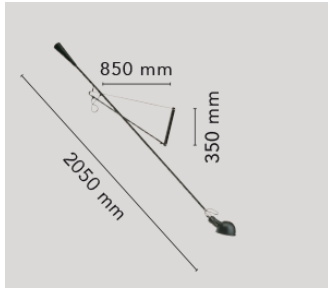

## 265

by Paolo Rizzatto , 1973

<b>Item Code</b>	A03000
<b>Mounting</b>	Wall
<b>Environment</b>	Indoor
<b>Finish</b>	White, Black
<b>Weight</b>	6kg.

### Technical description

Wall lamp providing direct light. Painted steel adjustable arm and reflector. Chrome-plated brass reflector support. Cast iron tapered counterweight.

Painted steel wall fixture.

## Physical

<b>Cord Length (Mm)</b>	2030
<b>Construction Material</b>	Steel
<b>Weight (Kg)</b>	6