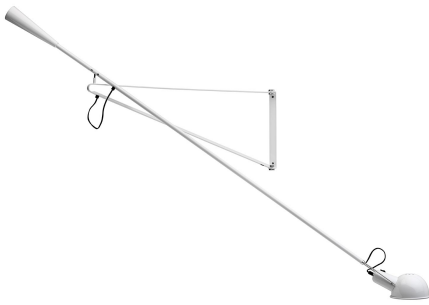

# FLOS

# 265

## 265

by Paolo Rizzatto , 1973

<b>Item Code</b>	A03000
<b>Mounting</b>	Wall
<b>Environment</b>	Indoor
<b>Finish</b>	White, Black
<b>Weight</b>	6kg.

### Technical description

Wall lamp providing direct light. Painted steel adjustable arm and reflector. Chrome-plated brass reflector support. Cast iron tapered counterweight.

Painted steel wall fixture.