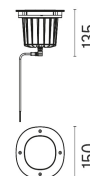

DIMENSIONS