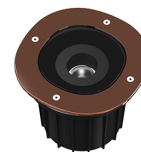

A-Round 150 . Lamps

Power LED

Lamp category:

LED

Socket:

Special base

Lamp type:

Power LED

A-Round 150

designed by Piero Lissoni

Ground-recessed luminaire for outdoor use, walkable and trafficable, available in three sizes, with adjustable optics in various configurations. Integrated 110/240V power source. Remote housing required, to be ordered separately. Dimmable version on request.

- F4575015 Polished Copper
- F4575046 Brushed Bronze
- F4575044 Brushed Gold
- F4575056 Shoot peened steel

DIMENSIONS

CERTIFICATIONS