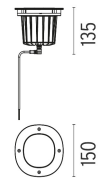

-  F4573015 Polished Copper
-  F4573046 Brushed Bronze
-  F4573044 Brushed Gold
-  F4573056 Shoot peened steel

DIMENSIONS

CERTIFICATIONS

A-Round 150 .Accessories

Optical

 F4555000

Honeycomb. 1 unit Kit

 F4558000

- F4573015 Polished Copper
- F4573046 Brushed Bronze
- F4573044 Brushed Gold
- F4573056 Shoot peened steel

DIMENSIONS

Electrical

○ F1206000

3/4 way terminal block 3 poles IP68
7-12 mm cables

○ F990C00A000

2 way terminal block 3 poles IP68
7-12 mm cables