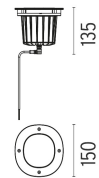

- F4575015 Polished Copper
- F4575046 Brushed Bronze
- F4575044 Brushed Gold
- F4575056 Shoot peened steel

DIMENSIONS

Electrical

○ F1206000

3/4 way terminal block 3 poles IP68
7-12 mm cables

○ F990C00A000

2 way terminal block 3 poles IP68
7-12 mm cables