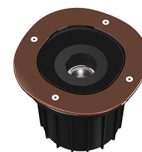

A-Round 150

designed by Piero Lissoni

Ground-recessed luminaire for outdoor use, walkable and trafficable, available in three sizes, with adjustable optics in various configurations. Integrated 110/240V power source. Remote housing required, to be ordered separately. Dimmable version on request.

- F4574015 Polished Copper
- F4574046 Brushed Bronze
- F4574044 Brushed Gold
- F4574056 Shoot peened steel