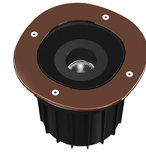

A-ROUND 150

Insulation class	Class II
Beam angle	10°
Mounting	Ground
Lamps description	Power Led: 8W - 663 lm - 3000K/CRI 80 - 110-240V
Environment	Outdoor
Notes	We recommend using a connection system with a degree of protection greater than or equal to the degree of protection of the luminaire.

Flood lens. 1 unit Kit

A-Round I50 .Accessories

Mounting

○ F4597000

Remote Housing

A-Round I50

designed by Piero Lissoni

Ground-recessed luminaire for outdoor use, walkable and trafficable, available in three sizes, with adjustable optics in various configurations. Integrated 110/240V power source. Remote housing required, to be ordered separately. Dimmable version on request.

- F4573015 Polished Copper
- F4573046 Brushed Bronze
- F4573044 Brushed Gold
- F4573056 Shoot peened steel

DIMENSIONS

Electrical

○ F1206000

3/4 way terminal block 3 poles IP68
7-12 mm cables

○ F990C00A000

2 way terminal block 3 poles IP68
7-12 mm cables