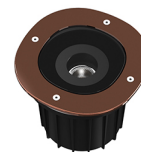

-  F4573015 Polished Copper
-  F4573046 Brushed Bronze
-  F4573044 Brushed Gold
-  F4573056 Shoot peened steel

DIMENSIONS

CERTIFICATIONS

A-ROUND 150

Insulation class	Class II
Beam angle	50°
Mounting	Ground
Lamps description	Power Led: 8W - 663 lm - 3000K/CRI 80 - 110-240V
Environment	Outdoor
Notes	We recommend using a connection system with a degree of protection greater than or equal to the degree of protection of the luminaire.

Technical description	External body made of stainless steel AISI 316L treated with the PVD process (Physical Vapour Deposition). Thanks to this innovative treatment, after the polishing or brushing process, according to the finishing choice, the surfaces of A-Round are coated with a thin film of metals such as zirconium and titanium which, combining with the steel at the molecular level, increase the resistance to both mechanical and to atmospheric agents, permitting the execution of elegant and durable finishings. The body of the luminaire is made of die-cast aluminum EN AB-47100 with low copper content, coated with two layers of paint with high resistance to corrosion. High-strength tempered clear glass, screen-printed to reduce glare. Driver for remote installation included, provided with M12 quick connector for watertight coupling. Installation requires a housing for flush mounting, to be ordered separately. It is necessary to provide an adequate level of gravel (> 300 mm) or a drain system to ensure drainage and avoid water stagnation. To ensure the sealing of the cable gland it is necessary to use flexible electric cables suitable for use in outdoor environments.
------------------------------	---