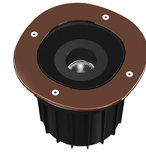

Technical description	External body made of stainless steel AISI 316L treated with the PVD process (Physical Vapour Deposition). Thanks to this innovative treatment, after the polishing or brushing process, according to the finishing choice, the surfaces of A-Round are coated with a thin film of metals such as zirconium and titanium which, combining with the steel at the molecular level, increase the resistance to both mechanical and to atmospheric agents, permitting the execution of elegant and durable finishings. The body of the luminaire is made of die-cast aluminum EN AB-47100 with low copper content, coated with two layers of paint with high resistance to corrosion. High-strength tempered clear glass, screen-printed to reduce glare. Driver for remote installation included, provided with M12 quick connector for watertight coupling. Installation requires a housing for flush mounting, to be ordered separately. It is necessary to provide an adequate level of gravel (> 300 mm) or a drain system to ensure drainage and avoid water stagnation. To ensure the sealing of the cable gland it is necessary to use flexible electric cables suitable for use in outdoor environments.
------------------------------	---

Flood lens. 1 unit Kit

A-Round I50 .Accessories

Mounting

○ F4597000

Remote Housing

A-Round I50

designed by Piero Lissoni

Ground-recessed luminaire for outdoor use, walkable and trafficable, available in three sizes, with adjustable optics in various configurations. Integrated 110/240V power source. Remote housing required, to be ordered separately. Dimmable version on request.