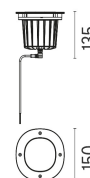

- F4575015 Polished Copper
- F4575046 Brushed Bronze
- F4575044 Brushed Gold
- F4575056 Shoot peened steel

DIMENSIONS

CERTIFICATIONS

A-ROUND 150

Insulation class	Class II
Beam angle	25°
Mounting	Ground
Lamps description	Power Led: 8W - 663 lm - 3000K/CRI 80 - 110-240V
Environment	Outdoor
Notes	We recommend using a connection system with a degree of protection greater than or equal to the degree of protection of the luminaire.