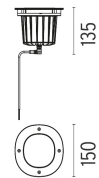

- F4574015 Polished Copper
- F4574046 Brushed Bronze
- F4574044 Brushed Gold
- F4574056 Shoot peened steel

Electrical

○ F1206000

3/4 way terminal block 3 poles IP68

7-12 mm cables

○ F990C00A000

2 way terminal block 3 poles IP68

7-12 mm cables

DIMENSIONS

CERTIFICATIONS

A-Round 150 . Lamps

Power LED

Lamp category:

LED

Socket: