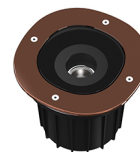

A-Round 150

designed by Piero Lissoni

Ground-recessed luminaire for outdoor use, walkable and trafficable, available in three sizes, with adjustable optics in various configurations. Integrated 110/240V power source. Remote housing required, to be ordered separately. Dimmable version on request.

- F4573015 Polished Copper
- F4573046 Brushed Bronze
- F4573044 Brushed Gold
- F4573056 Shoot peened steel