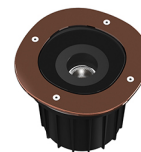

A-ROUND 150

Insulation class	Class II
Beam angle	10°
Mounting	Ground
Lamps description	Power Led: 8W - 663 lm - 3000K/CRI 80 - 110-240V
Environment	Outdoor
Notes	We recommend using a connection system with a degree of protection greater than or equal to the degree of protection of the luminaire.

Technical description	External body made of stainless steel AISI 316L treated with the PVD process (Physical Vapour Deposition). Thanks to this innovative treatment, after the polishing or brushing process, according to the finishing choice, the surfaces of A-Round are coated with a thin film of metals such as zirconium and titanium which, combining with the steel at the molecular level, increase the resistance to both mechanical and to atmospheric agents, permitting the execution of elegant and durable finishings. The body of the luminaire is made of die-cast aluminum EN AB-47100 with low copper content, coated with two layers of paint with high resistance to corrosion. High-strength tempered clear glass, screen-printed to reduce glare. Driver for remote installation included, provided with M12 quick connector for watertight coupling. Installation requires a housing for flush mounting, to be ordered separately. It is necessary to provide an adequate level of gravel (> 300 mm) or a drain system to ensure drainage and avoid water stagnation. To ensure the sealing of the cable gland it is necessary to use flexible electric cables suitable for use in outdoor environments.
------------------------------	---

-  F4573015 Polished Copper
-  F4573046 Brushed Bronze
-  F4573044 Brushed Gold
-  F4573056 Shoot peened steel

DIMENSIONS

CERTIFICATIONS

A-ROUND 150

Insulation class	Class II
Beam angle	50°
Mounting	Ground
Lamps description	Power Led: 8W - 663 lm - 3000K/CRI 80 - 110-240V
Environment	Outdoor
Notes	We recommend using a connection system with a degree of protection greater than or equal to the degree of protection of the luminaire.