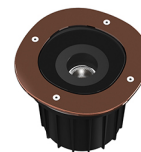

Technical description	External body made of stainless steel AISI 316L treated with the PVD process (Physical Vapour Deposition). Thanks to this innovative treatment, after the polishing or brushing process, according to the finishing choice, the surfaces of A-Round are coated with a thin film of metals such as zirconium and titanium which, combining with the steel at the molecular level, increase the resistance to both mechanical and to atmospheric agents, permitting the execution of elegant and durable finishings. The body of the luminaire is made of die-cast aluminum EN AB-47100 with low copper content, coated with two layers of paint with high resistance to corrosion. High-strength tempered clear glass, screen-printed to reduce glare. Driver for remote installation included, provided with M12 quick connector for watertight coupling. Installation requires a housing for flush mounting, to be ordered separately. It is necessary to provide an adequate level of gravel (> 300 mm) or a drain system to ensure drainage and avoid water stagnation. To ensure the sealing of the cable gland it is necessary to use flexible electric cables suitable for use in outdoor environments.

A-Round 150

designed by Piero Lissoni

Ground-recessed luminaire for outdoor use, walkable and trafficable, available in three sizes, with adjustable optics in various configurations. Integrated 110/240V power source. Remote housing required, to be ordered separately. Dimmable version on request.

	F4574015	Polished Copper
	F4574046	Brushed Bronze
	F4574044	Brushed Gold
	F4574056	Shoot peened steel