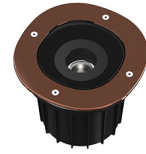

Technical description	External body made of stainless steel AISI 316L treated with the PVD process (Physical Vapour Deposition). Thanks to this innovative treatment, after the polishing or brushing process, according to the finishing choice, the surfaces of A-Round are coated with a thin film of metals such as zirconium and titanium which, combining with the steel at the molecular level, increase the resistance to both mechanical and to atmospheric agents, permitting the execution of elegant and durable finishings. The body of the luminaire is made of die-cast aluminum EN AB-47100 with low copper content, coated with two layers of paint with high resistance to corrosion. High-strength tempered clear glass, screen-printed to reduce glare. Driver for remote installation included, provided with M12 quick connector for watertight coupling. Installation requires a housing for flush mounting, to be ordered separately. It is necessary to provide an adequate level of gravel (> 300 mm) or a drain system to ensure drainage and avoid water stagnation. To ensure the sealing of the cable gland it is necessary to use flexible electric cables suitable for use in outdoor environments.
------------------------------	---

Flood lens. 1 unit Kit

A-Round I50 .Accessories

Mounting

○ F4597000

Remote Housing

A-Round I50

designed by Piero Lissoni

Ground-recessed luminaire for outdoor use, walkable and trafficable, available in three sizes, with adjustable optics in various configurations. Integrated 110/240V power source. Remote housing required, to be ordered separately. Dimmable version on request.

- F4575015 Polished Copper
- F4575046 Brushed Bronze
- F4575044 Brushed Gold
- F4575056 Shoot peened steel

DIMENSIONS

Electrical

○ F1206000

3/4 way terminal block 3 poles IP68
7-12 mm cables

○ F990C00A000

2 way terminal block 3 poles IP68
7-12 mm cables