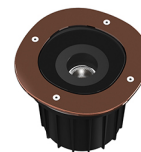

A-Round 150 . Lamps

Power LED

Lamp category:

LED

Socket:

Special base

Lamp type:

Power LED

A-Round 150

designed by Piero Lissoni

Ground-recessed luminaire for outdoor use, walkable and trafficable, available in three sizes, with adjustable optics in various configurations. Integrated 110/240V power source. Remote housing required, to be ordered separately. Dimmable version on request.

- F4574015 Polished Copper
- F4574046 Brushed Bronze
- F4574044 Brushed Gold
- F4574056 Shoot peened steel

DIMENSIONS

CERTIFICATIONS