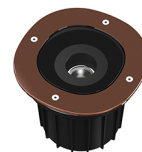

A-Round 150

designed by Piero Lissoni

Ground-recessed luminaire for outdoor use, walkable and trafficable, available in three sizes, with adjustable optics in various configurations. Integrated 110/240V power source. Remote housing required, to be ordered separately. Dimmable version on request.

- F4575015 Polished Copper
- F4575046 Brushed Bronze
- F4575044 Brushed Gold
- F4575056 Shoot peened steel