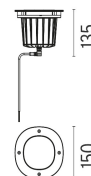

DIMENSIONS

CERTIFICATIONS

A-Round 150 .Accessories

Optical