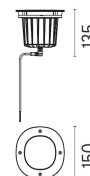

DIMENSIONS

ELECTRICAL

Transformer type	Electronic
Transformer availability	Included
Transformer mounting	Integral
Emergency	Without
Voltage (V)	110/240

PHYSICAL

IK rating	10
Aiming	Adjustable
Diameter (mm)	150
Number of heads	1

CERTIFICATIONS