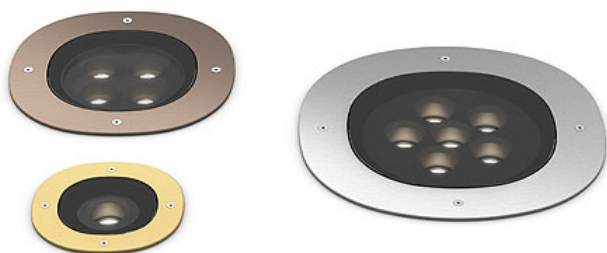

A-Round 150

designed by Piero Lissoni

Ground-recessed luminaire for outdoor use, walkable and trafficable, available in three sizes, with adjustable optics in various configurations. Integrated 110/240V power source. Remote housing required, to be ordered separately. Dimmable version on request.

- F4575015 Polished Copper
- F4575046 Brushed Bronze
- F4575044 Brushed Gold
- F4575056 Shoot peened steel

DIMENSIONS

CERTIFICATIONS

A-Round 150 .Accessories

Optical

F4555000

Honeycomb. 1 unit Kit

F4558000

Flood lens. 1 unit Kit