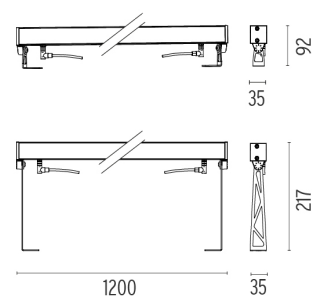

DIMENSIONS