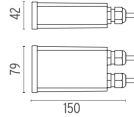

Power supply 60W

Power supply 48V 60W / 110-240V IP67 Class I selv eq.