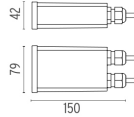

○ RF25753

Power supply 60W

Power supply 48V 60W /
110-240V IP67 Class I selv
eq.