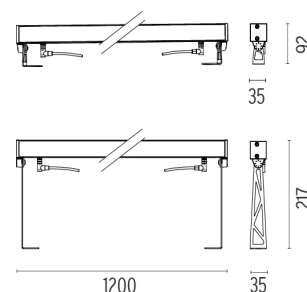

DIMENSIONS