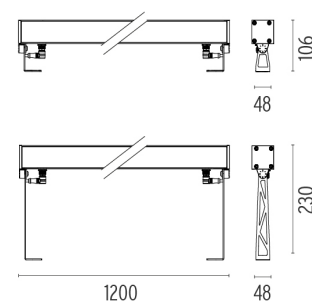

PHYSICAL

| | |
|------------------------|-------|
| IK rating | 06 |
| Aiming | Fixed |
| Weight (kg) | 4,31 |
| Number of heads | 1 |

DIMENSIONS

CERTIFICATIONS

Outgraze 48 L 1200 mm designed by FLOS Outdoor