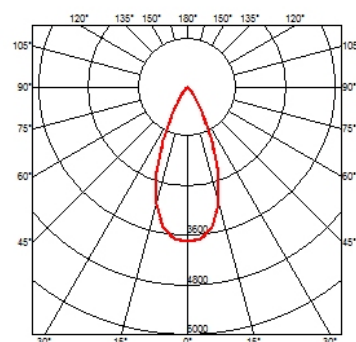

One pair of long rods L 200 mm.

One pair of short rods L 80 mm.

DIMENSIONS

CERTIFICATIONS

FLOS

Outgraze 48 L 1200 mm .Accessories

Electrical

○ F1206000