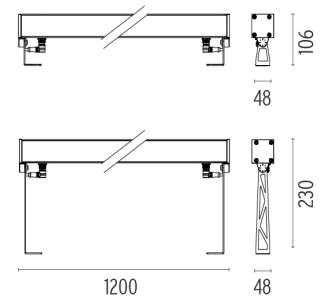

PHYSICAL

| | |
|------------------------|-------|
| IK rating | 06 |
| Aiming | Fixed |
| Weight (kg) | 4,3 l |
| Number of heads | 1 |

DIMENSIONS

CERTIFICATIONS

Outgraze 48 L 1200 mm designed by FLOS Outdoor