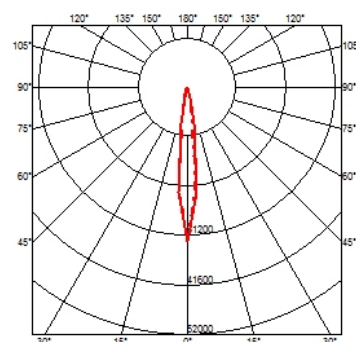

CERTIFICATIONS

Outgraze 48 L 1200 mm .Accessories

Structural

- F1204001
- F1204006
- F1204033
- F1204030
- F1204018

One pair of long rods L
200 mm.

- F1203001
- F1203006
- F1203033
- F1203030
- F1203018

One pair of short rods L
80 mm.