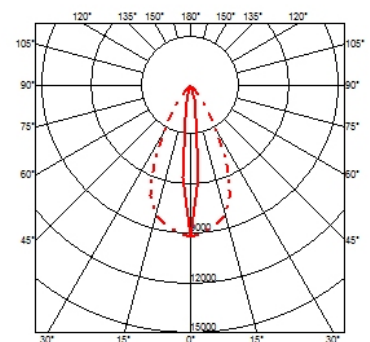

- F4242001 White
- F4242006 Grey
- F4242033 Anthracite
- F4242030 Black
- F4242018 Deep Brown

DIMENSIONS

CERTIFICATIONS

OUTGRAZE 48 L 1200 MM

| | |
|--------------------------|--|
| Insulation class | Class I |
| Beam angle | 44° |
| Mounting | Ceiling surface, Wall surface |
| Lamps description | Power Led: 32W - 3120 lm ≠ *FIXT 2396 lm - 3000K/CRI 80 - 220-240V (*FIXT lm = Medium Optic) |
| Environment | Indoor, Outdoor |
| Notes | We recommend using a connection system with a degree of protection greater than or equal to the degree of protection of the luminaire. |