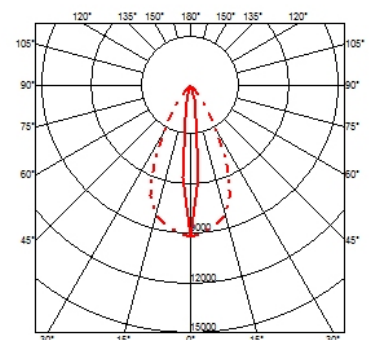

PHYSICAL

| | |
|------------------------|-------|
| IK rating | 06 |
| Aiming | Fixed |
| Weight (kg) | 4,3 l |
| Number of heads | 1 |

DIMENSIONS

CERTIFICATIONS

Outgraze 48 L 1200 mm designed by FLOS Outdoor