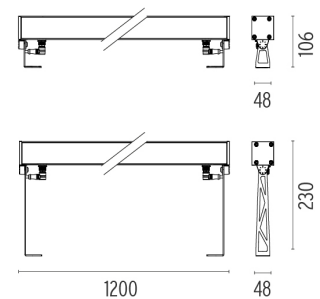

One pair of long rods L 200 mm.

One pair of short rods L 80 mm.

DIMENSIONS

CERTIFICATIONS

FLOS

Outgraze 48 L 1200 mm .Accessories

Electrical

○ F1206000

LED

Socket:

Special base

Lamp type:

Power LED

Outgraze 48 L 1200 mm

designed by FLOS Outdoor

Luminaire for outdoor use for installation on the wall or ceiling with LED light source. Integrated 220/240V power source. Installation brackets, to be ordered separately. Dimmable version on request.

- F4236001 White
- F4236006 Grey
- F4236033 Anthracite
- F4236030 Black
- F4236018 Deep Brown

DIMENSIONS

CERTIFICATIONS

OUTGRAZE 48 L 1200 MM

| | |
|--------------------------|--|
| Insulation class | Class I |
| Beam angle | 29° |
| Mounting | Ceiling surface, Wall surface |
| Lamps description | Power Led: 32W - 3120 lm ≠ *FIXT 2396 lm - 3000K/CRI 80 - 220-240V (*FIXT lm = Medium Optic) |
| Environment | Indoor, Outdoor |
| Notes | We recommend using a connection system with a degree of protection greater than or equal to the degree of protection of the luminaire. |