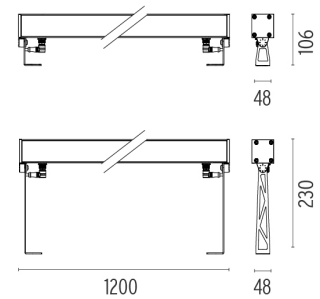

Socket:

Special base

Lamp type:

Power LED

Outgraze 48 L 1200 mm

designed by FLOS Outdoor

Luminaire for outdoor use for installation on the wall or ceiling with LED light source. Integrated 220/240V power source. Installation brackets, to be ordered separately. Dimmable version on request.

- F4242001 White
- F4242006 Grey
- F4242033 Anthracite
- F4242030 Black
- F4242018 Deep Brown

DIMENSIONS

CERTIFICATIONS

OUTGRAZE 48 L 1200 MM

| | |
|--------------------------|--|
| Insulation class | Class I |
| Beam angle | 44° |
| Mounting | Ceiling surface, Wall surface |
| Lamps description | Power Led: 32W - 3120 lm ≠ *FIXT 2396 lm - 3000K/CRI 80 - 220-240V (*FIXT lm = Medium Optic) |
| Environment | Indoor, Outdoor |
| Notes | We recommend using a connection system with a degree of protection greater than or equal to the degree of protection of the luminaire. |