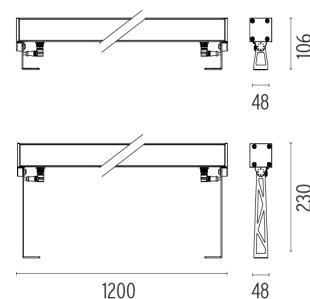

DIMENSIONS