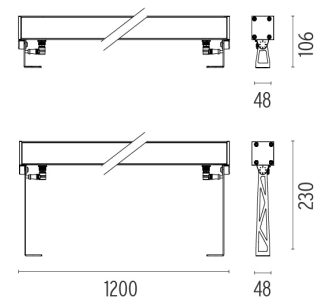

DIMENSIONS