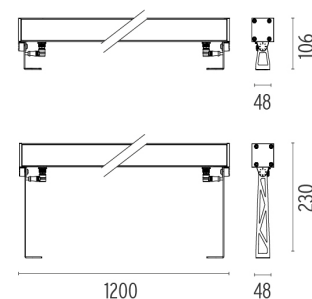

PHYSICAL

| | |
|------------------------|-------|
| IK rating | 06 |
| Aiming | Fixed |
| Weight (kg) | 4,31 |
| Number of heads | 1 |

DIMENSIONS

CERTIFICATIONS

Outgraze 48 L 1200 mm
designed by FLOS Outdoor

One pair of long rods L 200 mm.

One pair of short rods L 80 mm.

DIMENSIONS

CERTIFICATIONS

FLOS

Outgraze 48 L 1200 mm .Accessories

Electrical

F1206000