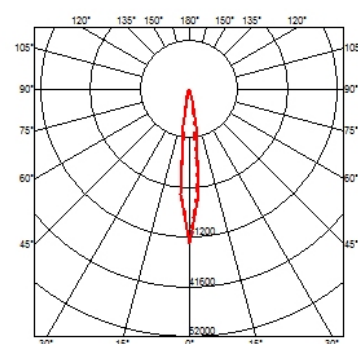

PHYSICAL

| | |
|------------------------|-------|
| IK rating | 06 |
| Aiming | Fixed |
| Weight (kg) | 4,31 |
| Number of heads | 1 |

DIMENSIONS

CERTIFICATIONS

Outgraze 48 L 1200 mm designed by FLOS Outdoor