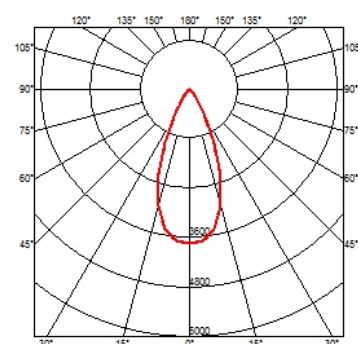

PHYSICAL

| | |
|------------------------|-------|
| IK rating | 06 |
| Aiming | Fixed |
| Weight (kg) | 4,31 |
| Number of heads | 1 |

DIMENSIONS

CERTIFICATIONS

Outgraze 48 L 1200 mm
designed by FLOS Outdoor