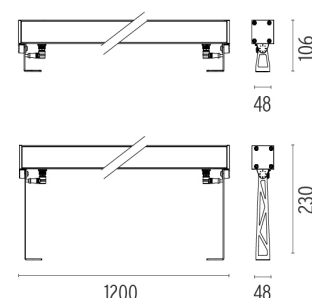

PHYSICAL

| | |
|------------------------|-------|
| IK rating | 06 |
| Aiming | Fixed |
| Weight (kg) | 4,31 |
| Number of heads | 1 |

DIMENSIONS

CERTIFICATIONS

Outgraze 48 L 1200 mm
designed by FLOS Outdoor