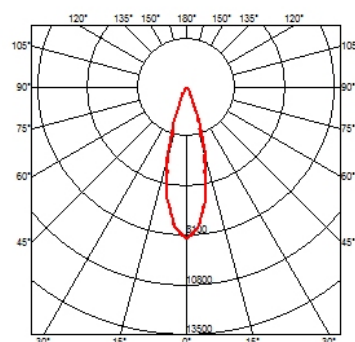

One pair of long rods L 200 mm.

One pair of short rods L 80 mm.

DIMENSIONS

CERTIFICATIONS

FLOS

Outgraze 48 L 1200 mm .Accessories

Electrical

F1206000