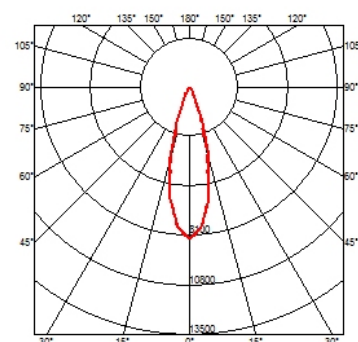

PHYSICAL

| | |
|------------------------|-------|
| IK rating | 06 |
| Aiming | Fixed |
| Weight (kg) | 4,31 |
| Number of heads | 1 |

DIMENSIONS

CERTIFICATIONS

Outgraze 48 L 1200 mm
designed by FLOS Outdoor