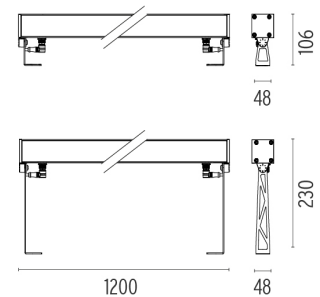

- F4224001 White
- F4224006 Grey
- F4224033 Anthracite
- F4224030 Black
- F4224018 Deep Brown

DIMENSIONS

CERTIFICATIONS

OUTGRAZE 48 L 1200 MM

| | |
|--------------------------|--|
| Insulation class | Class I |
| Beam angle | 13° |
| Mounting | Ceiling surface, Wall surface |
| Lamps description | Power Led: 32W - 3120 lm ≠ *FIXT 2396 lm - 3000K/CRI 80 - 220-240V (*FIXT lm = Medium Optic) |
| Environment | Indoor, Outdoor |
| Notes | We recommend using a connection system with a degree of protection greater than or equal to the degree of protection of the luminaire. |