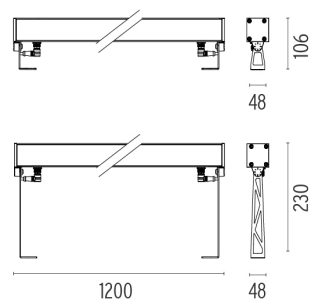

PHYSICAL

| | |
|------------------------|-------|
| IK rating | 06 |
| Aiming | Fixed |
| Weight (kg) | 4,31 |
| Number of heads | 1 |

DIMENSIONS

CERTIFICATIONS

Outgraze 48 L 1200 mm
designed by FLOS Outdoor

- F4230001 White
- F4230006 Grey
- F4230033 Anthracite
- F4230030 Black
- F4230018 Deep Brown

Outgraze 48 L 1200 mm .Accessories

Structural

- F1204001
- F1204006
- F1204033
- F1204030
- F1204018

- F1203001
- F1203006
- F1203033
- F1203030
- F1203018

One pair of long rods L 200 mm.

One pair of short rods L 80 mm.

DIMENSIONS

CERTIFICATIONS

FLOS

Outgraze 48 L 1200 mm .Accessories

Electrical

F1206000