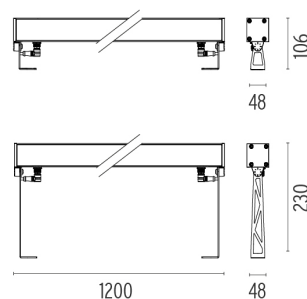

PHYSICAL

| | |
|------------------------|-------|
| IK rating | 06 |
| Aiming | Fixed |
| Weight (kg) | 4,31 |
| Number of heads | 1 |

DIMENSIONS

CERTIFICATIONS

Outgraze 48 L 1200 mm
designed by FLOS Outdoor

- F4236001 White
- F4236006 Grey
- F4236033 Anthracite
- F4236030 Black
- F4236018 Deep Brown

Outgraze 48 L 1200 mm .Accessories

Structural

- F1204001
- F1204006
- F1204033
- F1204030
- F1204018

- F1203001
- F1203006
- F1203033
- F1203030
- F1203018

One pair of long rods L 200 mm.

One pair of short rods L 80 mm.

DIMENSIONS

CERTIFICATIONS

FLOS

Outgraze 48 L 1200 mm .Accessories

Electrical

○ F1206000