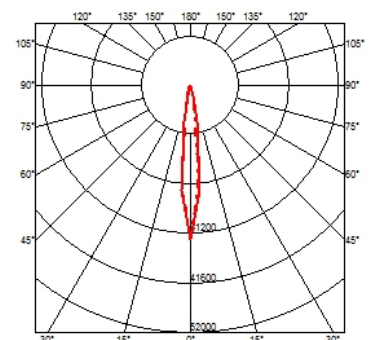

- F4224001 White
- F4224006 Grey
- F4224033 Anthracite
- F4224030 Black
- F4224018 Deep Brown

DIMENSIONS

CERTIFICATIONS

OUTGRAZE 48 L 1200 MM

| | |
|--------------------------|--|
| Insulation class | Class I |
| Beam angle | 13° |
| Mounting | Ceiling surface, Wall surface |
| Lamps description | Power Led: 32W - 3120 lm ≠ *FIXT 2396 lm - 3000K/CRI 80 - 220-240V (*FIXT lm = Medium Optic) |
| Environment | Indoor, Outdoor |
| Notes | We recommend using a connection system with a degree of protection greater than or equal to the degree of protection of the luminaire. |