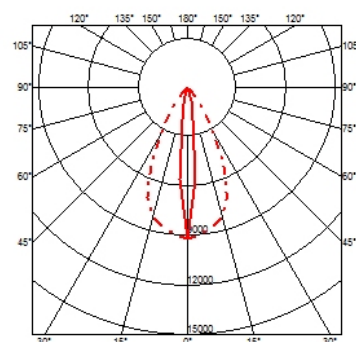

CERTIFICATIONS

Outgraze 48 L 1200 mm .Accessories

Structural

- F1204001
- F1204006
- F1204033
- F1204030
- F1204018

One pair of long rods L
200 mm.

- F1203001
- F1203006
- F1203033
- F1203030
- F1203018

One pair of short rods L
80 mm.