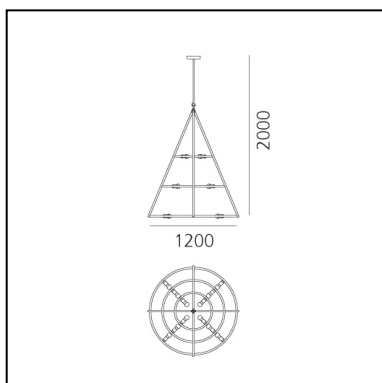

El Porís

Herzog & de Meuron

LUMINAIRE

- Watt: **12x15W**

Anmerkungen

BESCHREIBUNG

El Porís is a modern, graphic, rigorous chandelier, yet one that is also truly spectacular and sculptural. Introduced in 2021, it is now also available in a smaller version, which is perfect not only for large spaces but also for applications in settings with less impressive heights.

DIMENSION

- Höhe: **cm 200**
- Breite: **cm 120**

El Porís - 80

Herzog & de Meuron

LUMINAIRE

- Watt: **8x15W**

Anmerkungen

BESCHREIBUNG

DIMENSION

- Höhe: **cm 125**
- Breite: **cm 83**