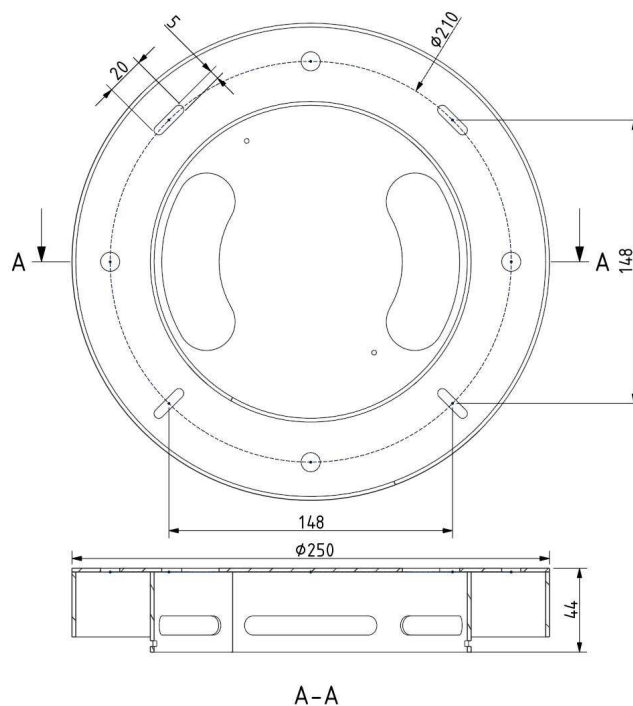

Tech. description

The light is hung from a central metal ceiling canopy, which houses the electronics and anchors the wire ropes integrated into the power cables leading to each light. The individual lights are hung from the ceiling by means of pulleys and balanced with counterweights. The system allows variable vertical positioning of each light independently. Each light comprises a power cable, metal cover, LED module, and a glass shade.

Colours options: https://brokis.sharepoint.com/:b:/s/brokis_sp/EYyy8lzK9w5Dh6rADIG5zSoBpsCb4eOZ-Vn7vbgOa9-IOg

CONSTRUCTION SPECIFICATION

Weight:	30,6 kg
Construction material:	glass, metal
Cord length [mm]:	individual
Mounting:	Ceiling
Environment:	Indoor

DIMENSIONS [mm]

ELECTRICAL SPECIFICATION

Input voltage [V]:	110 - 240 V
Frequency [Hz]:	50-60 Hz
Max. power [W]:	37.5 W
Coverage IP:	20
Socket:	-
Light source:	LED module
Energy class:	A+

CERTIFICATIONS

DATASHEET

RECOMENDED CANOPY

Download

CEILING CANOPY

Dimensions O x w [mm] 250 x 48 mm
Weight [kg] 3
Material metal

Drawing

Canopy bracket

BROKIS S.R.O.
ŠPANILOVA 1315/25
163 00 PRAHA 6 - ŘEPY
CZECH REPUBLIC

ORG ID 64940799
VAT ID CZ64940799
C 42174 MĚSTSKÝ SOUD
V PRAZE