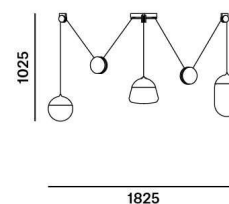

Tech. description

The light is hung from a central metal ceiling canopy, which houses the electronics and anchors the wire ropes integrated into the power cables leading to each light. The individual lights are hung from the ceiling by means of pulleys and balanced with counterweights. The system allows variable vertical positioning of each light independently. Each light comprises a power cable, metal cover, LED module, and a glass shade.

Colours options: https://brokis.sharepoint.com/:b:/s/brokis_sp/EYyy8lzK9w5Dh6rADIG5zSoBpsCb4eOZ-Vn7vbgOa9-IOg

CONSTRUCTION SPECIFICATION

Weight:	30,6 kg
Construction material:	glass, metal
Cord length [mm]:	individual
Mounting:	Ceiling
Environment:	Indoor

DIMENSIONS [mm]

ELECTRICAL SPECIFICATION

Input voltage [V]:	110 - 240 V
Frequency [Hz]:	50-60 Hz
Max. power [W]:	37.5 W
Coverage IP:	20
Socket:	-
Light source:	LED module
Energy class:	A+

CERTIFICATIONS

DATASHEET

RECOMENDED CANOPY

Download

CEILING CANOPY

Dimensions O x w [mm] 250 x 48 mm
Weight [kg] 3
Material metal

Drawing

Canopy bracket

BROKIS S.R.O.
ŠPANILOVA 1315/25
163 00 PRAHA 6 - ŘEPY
CZECH REPUBLIC

ORG ID 64940799
VAT ID CZ64940799
C 42174 MĚSTSKÝ SOUD
V PRAZE