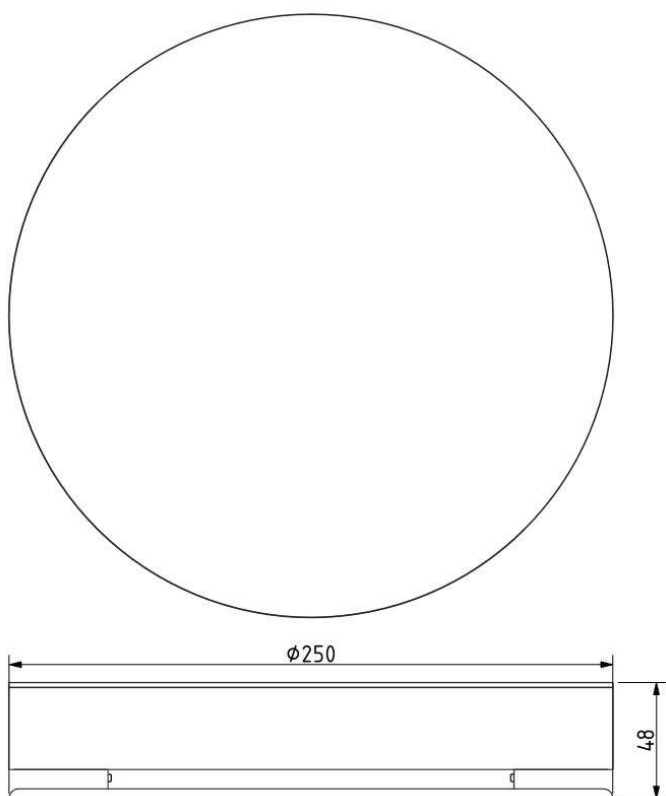

Tech. description

The light is hung from a central metal ceiling canopy, which houses the electronics and anchors the wire ropes integrated into the power cables leading to each light. The individual lights are hung from the ceiling by means of pulleys and balanced with counterweights. The system allows variable vertical positioning of each light independently. Each light comprises a power cable, metal cover, LED module, and a glass shade.

Colours options: https://brokis.sharepoint.com/:b:/s/brokis_sp/EYyy8lzK9w5Dh6rADIG5zSoBpsCb4eOZ-Vn7vbgOa9-IOg

CONSTRUCTION SPECIFICATION

Weight:	30,6 kg
Construction material:	glass, metal
Cord length [mm]:	individual
Mounting:	Ceiling
Environment:	Indoor

DIMENSIONS [mm]

ELECTRICAL SPECIFICATION

Input voltage [V]:	110 - 240 V
Frequency [Hz]:	50-60 Hz
Max. power [W]:	37.5 W
Coverage IP:	20
Socket:	-
Light source:	LED module
Energy class:	A+

CERTIFICATIONS

DATASHEET

RECOMENDED CANOPY

Download

CEILING CANOPY

Dimensions O x w [mm] 250 x 48 mm
Weight [kg] 3
Material metal

Drawing

Canopy bracket

BROKIS S.R.O.
ŠPANILOVA 1315/25
163 00 PRAHA 6 - ŘEPY
CZECH REPUBLIC

ORG ID 64940799
VAT ID CZ64940799
C 42174 MĚSTSKÝ SOUD
V PRAZE