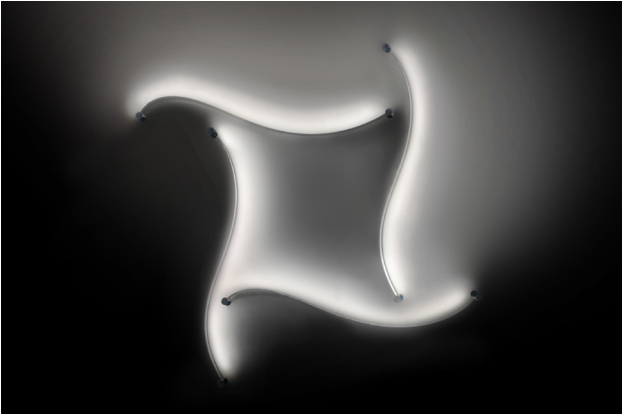

FormaLa

examples of multiple compositions

formaLa plus1 (x4)