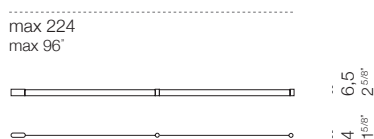

FormaLa2

luminaire	
finish	satined steel/white, satined steel/black
materials	steel, technopolymers
environment	interiors
mounting location	wall/ceiling
emission	indirect and diffused light
ballast	integrated electronic dimmable
dimming	cut-phase
voltage	230V
insulation class	1
IP classification	IP20
certifications	CE patented
design	Luta Bettonica, 2013

light source	
source	LED
number of LED	2 x 315
power	2 x 24W
luminous flux	2 x 2.200 lm
colour temperature	2.700K or 3.000K
CRI	= 90
energy label	Questo dispositivo è munito di lampade a LED integrate. Le lampade di questo dispositivo non sono sostituibili. LED 874/2012