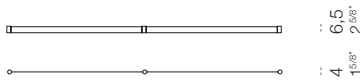

FormaLa plus2

max 228
max 89 3/4"

luminaire	
finish	satined steel/white, satined steel/black
materials	steel, technopolymers
environment	interiors
mounting location	wall/ceiling
emission	indirect and diffused light
ballast	remote electronic dimmable (not included)
dimming	push, DALI
voltage	230V
insulation class	1
IP classification	IP20
certifications	CE patented
design	Luta Bettonica, 2013

light source	
source	LED
number of LED	2 x 315
power	2 x 24W
luminous flux	2 x 2.200 lm
colour temperature	2.700K or 3.000K
CRI	= 90

energy label