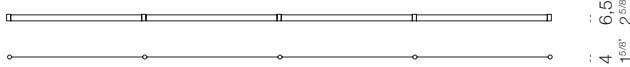

FormaLa plus4

max 452
max 177^{7/8"}