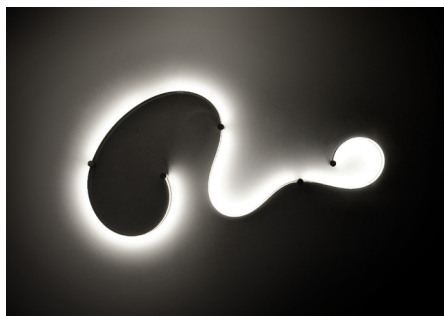

formaLa plus4