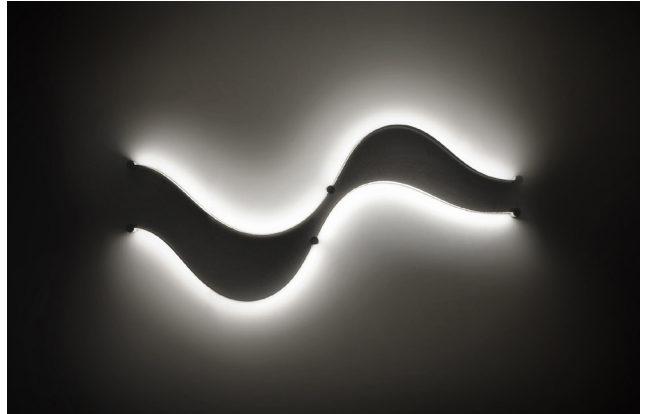

formaLa plus2 (x2)