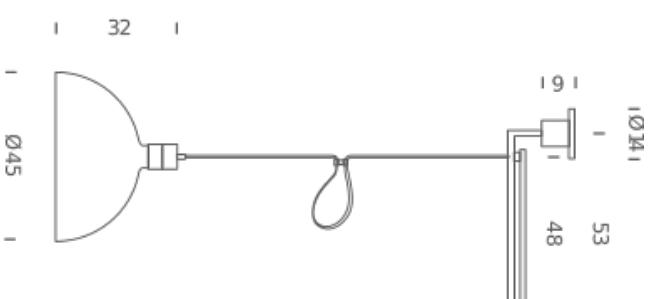

LED/HALO/FLUO

LAMPING

Source	E27 QT-32
Total power	250W
Emission	diffused
Switching	dimmable, according to bulb
Tension	230V
Materials	glass + steel
Notes	orientable arm total length 1,01m, cable length 1,35m
Net lamp weight	6 kg

Codes

ALB EHW 54

PACKAGE

Package 01

Package 02

Structure/Diffuser
chrome/white

Dimension: 27x120x22 cm / Gross weight: 6 kg

Dimension: 52x52x38 cm / Gross weight: 4 kg

LED/HALO/FLUO

LAMPING

Source	E27 QT-32
Total power	250W
Emission	diffused
Switching	dimmable, according to bulb
Tension	230V
Materials	aluminium + steel
Notes	orientable arm total length 1,01m, cable length 1,35m
Net lamp weight	2,8 kg

Codes

ALB EHH 54
ALB ENN 54

PACKAGE

Package 01
Package 02

Structure/Diffuser
chrome/chrome
black chrome/black chrome

Dimension: 27x120x22 cm / Gross weight: 6 kg
Dimension: 52x52x38 cm / Gross weight: 4,4 kg