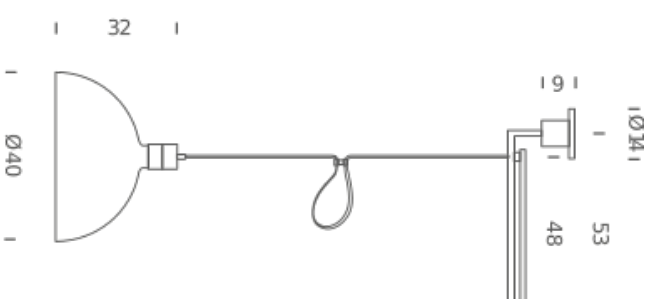

LED/HALO/FLUO

LAMPING

Source	E27 QT-32
Total power	250W
Emission	diffused
Switching	dimmable, according to bulb
Tension	230V
Materials	glass + steel
Notes	orientable arm total length 1,01m, cable length 1,35m
Net lamp weight	6 kg

Codes

ALB EHW 54

PACKAGE

Package 01

Package 02

Structure/Diffuser
chrome/white

Dimension: 27x120x22 cm / Gross weight: 6 kg

Dimension: 52x52x38 cm / Gross weight: 4 kg

LED/HALO/FLUO

LAMPING

Source	E27 QT-32
Total power	250W
Emission	diffused
Switching	dimmable, according to bulb
Tension	230V
Materials	aluminium + steel
Notes	orientable arm total length 1,01m, cable length 1,35m
Net lamp weight	2,8 kg

Codes

ALB EHH 54
ALB ENN 54

PACKAGE

Package 01
Package 02

Structure/Diffuser
chrome/chrome
black chrome/black chrome

Dimension: 27x120x22 cm / Gross weight: 6 kg
Dimension: 52x52x38 cm / Gross weight: 4,4 kg