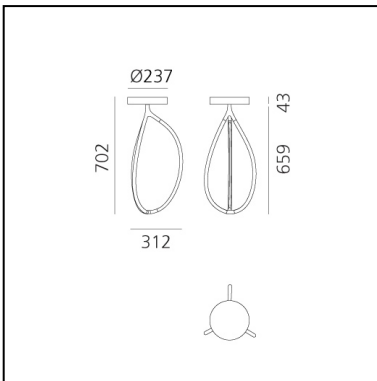

LUMINAIRE

- Watt: **26W**
- Lichtstrom (lm): **809lm**
- CCT: **3000K**
- Efficiency: **35%**
- Efficacy: **31.12lm/W**
- CRI: **90**
- Dimmable Typology: **Push**

BESCHREIBUNG

Arrival is a complete lamp family with dynamic, flowing shapes that sculpt light with delicate, graphic lines. Branching out from a central joint, common to all the different versions, each model has three arms that form a soft, organic geometric shape through a profile that is both light and structure. Each element has a section that leaves the aluminium profile visible from the outside while generating a light-diffusing surface inside.

The resulting elements blend into spaces with a presence that is discreet yet distinctive thanks to the shape and quality of the softly diffused light.

These are elegant lighting tools, perfect for use in multiple series or for combining the different versions together depending on the requirements of the installation spaces.

ARTIKELNUMMER: 1554010APP

FUNKTIONEN

- Artikelnummer: **1554010APP**
- Farbe: **Brass**
- Installation: **Deckenleuchte**
- Material: **Aluminium, silicone**
- Serie: **Design Collection**
- design: **Ludovica+Roberto Palomba**

DIMENSION

- Breite: **cm 31.2**
- Höhe: **cm 70.2**
- Breite Fuß: **cm 4.3**
- Durchmesser Fuß: **cm 23.7**