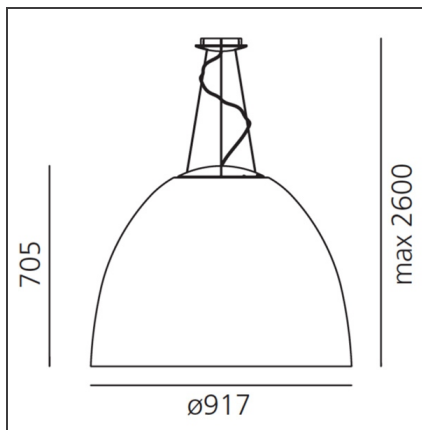

Nur Acoustic

 IP20   Dimmbar: 

TECHNISCHE ZEICHNUNGEN

DESIGN

Ernesto Gismondi

BESCHREIBUNG

The bestselling appliance Nur, an iconic product from the Artemide collection, is restyled in a new acoustic version. The bell-shaped body is designed to mark the boundaries through light, as well as with ambient sound control. The special material absorbs sound waves and reduces their reverberation time, the body's geometry enhances the material's properties by trapping and absorbing sound within. The selected colours, matched with a white inner surface, valorize light. Perfect environmental quality is thus obtained.

FUNKTIONEN

Artikelnummer:	A243700	Material:	PET, methacrylate, glass
Farbe:	White/dark grey	Serie:	Design
Installation:	Pendelleuchte		
Anwendungsbereich:	Innenbeleuchtung		

DIMENSION

Höhe:	cm 70.5	Glühdratttest:	650
Max Höhe von der Decke:	cm 260		

Watt:	80W	Lichtstrom (lm):	6151lm
Spannung (V):	220-240V	CCT:	3000K
		Efficiency:	68%
		Efficacy:	76.89lm/W
		CRI:	90
		Dimmable Typology:	Push