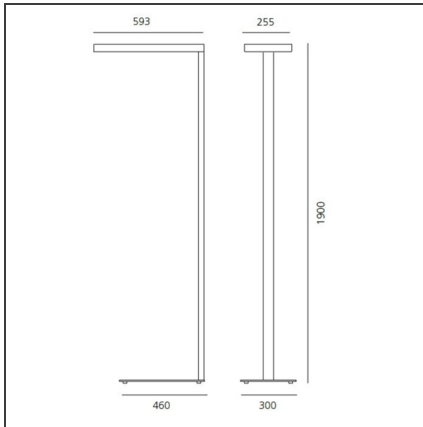

TECHNISCHE ZEICHNUNGEN

FUNKTIONEN

Artikelnummer:	M036211	Material:	Aluminium und Stahl
Farbe:	Mokka	Serie:	Indoor
Installation:	Stehleuchte	Einsatzbereich:	Büros
Anwendungsbereich:	Innenbeleuchtung	Lichtverteilung:	direkt/indirekt

DIMENSION

Länge:	cm 59,3
Breite:	cm 25,5
Höhe:	cm 190
Gewicht:	kg 14

INKLUSIVE LEUCHTMITTEL

Kategorie:	LED	Farbtemperatur(K):	3000K
Anzahl:	1	Color Tolerance:	MacAdam 4SDCM
Watt:	26W	CRI:	>80
Lichtstrom (lm):	2510lm	Efficacy:	96lm/W
Typ:	0	Service Life:	L70(6K)>36000h
Class:	A		
Kategorie:	LED	Farbtemperatur(K):	3000K
Anzahl:	1	Color Tolerance:	MacAdam 3SDCM
Watt:	44W	CRI:	>80
Lichtstrom (lm):	3902lm	Efficacy:	89lm/W
Typ:	0	Service Life:	L70(6K)>36000h
Class:	A		

LUMINAIRE

Power Supply:	Elektronisch Dimmbar Integriert	Lichtstrom (lm):	5386lm
Watt:	81.0W	CCT:	3000K
Spannung (V):	220V-240V	Efficiency:	100%
		Efficacy:	66.49lm/W
		CRI:	80